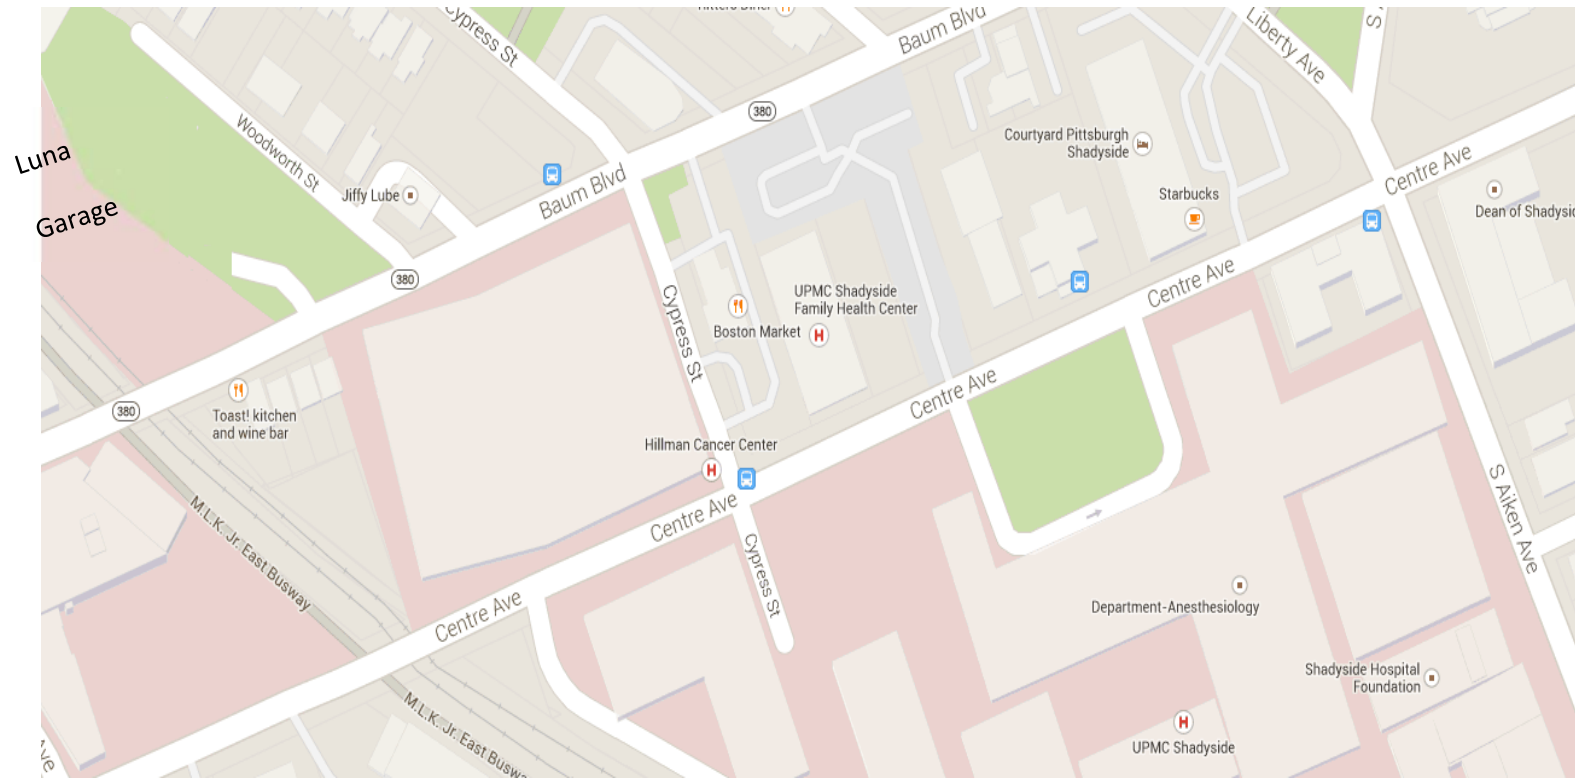

2019 Allegheny Chapter Meeting – PARKING

Free parking is available at the Luna Garage, 5111 Baum Blvd, Pittsburgh, PA 15232 (next to Jiffy Lube)

Walking directions to Hillman Cancer Center

- Cross Baum Blvd at the crosswalk
- Turn left and walk to the corner of Cypress
- Turn right on Cypress and cross Center Ave
- Walk straight up the driveway to the Cancer Pavilion entrance
- Take the main elevators to the 2nd floor where the **Herberman Conference Center** is located