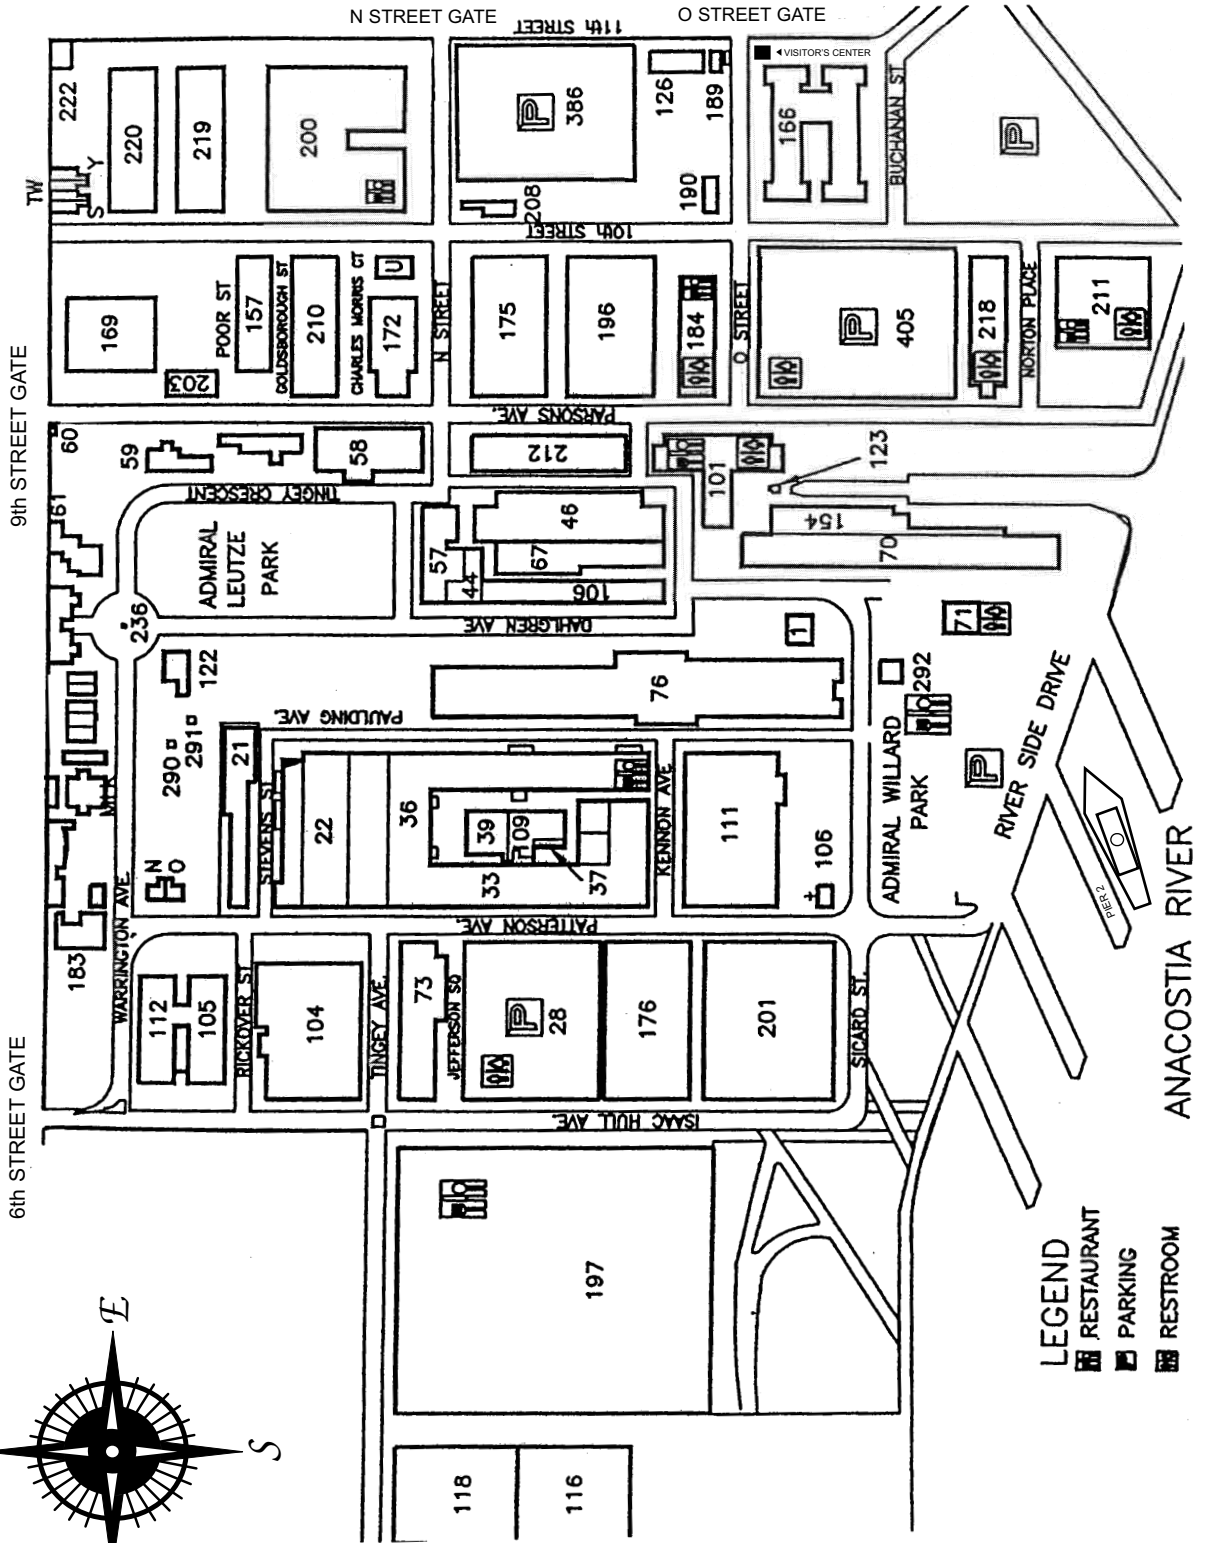

# Washington Navy Yard

- | Building Number | Building Name                  |
|-----------------|--------------------------------|
| 22W             | Adm. Gooding Center            |
| 184             | Barber Shop                    |
| Pier 2          | Barry (DD-933)                 |
| 211             | Catering & Conference Center   |
| 106             | Chapel                         |
| 36              | William III                    |
|                 | Dudley Knox Center for         |
| 57              | Naval History                  |
| 200             | Dunkin' Donuts/Subway          |
| 70              | Experimental Model Basin       |
| 22E             | Fitness Center                 |
| 184E            | McDonald's                     |
| 58              | Marine Corps Historical Center |
| 197             | NAVSEA Cafeteria               |
| 76              | Navy Museum                    |
| 184             | Navy Exchange                  |
| 200             | NDW Public Affairs             |
| 157             | Optical Tower                  |
| 203             | Post Office                    |

## Town Center Bldg. 22

- Around the Cafe'
- Au Bon Pain
- Bank of America
- Bergman Cleaners/Laundry
- Coyote Jacks
- Florist
- GNC
- OutTakes
- Sbarros
- Star Cuts

- LEGEND**
- RESTAURANT
  - PARKING
  - RESTROOM

ANACOSTIA RIVER