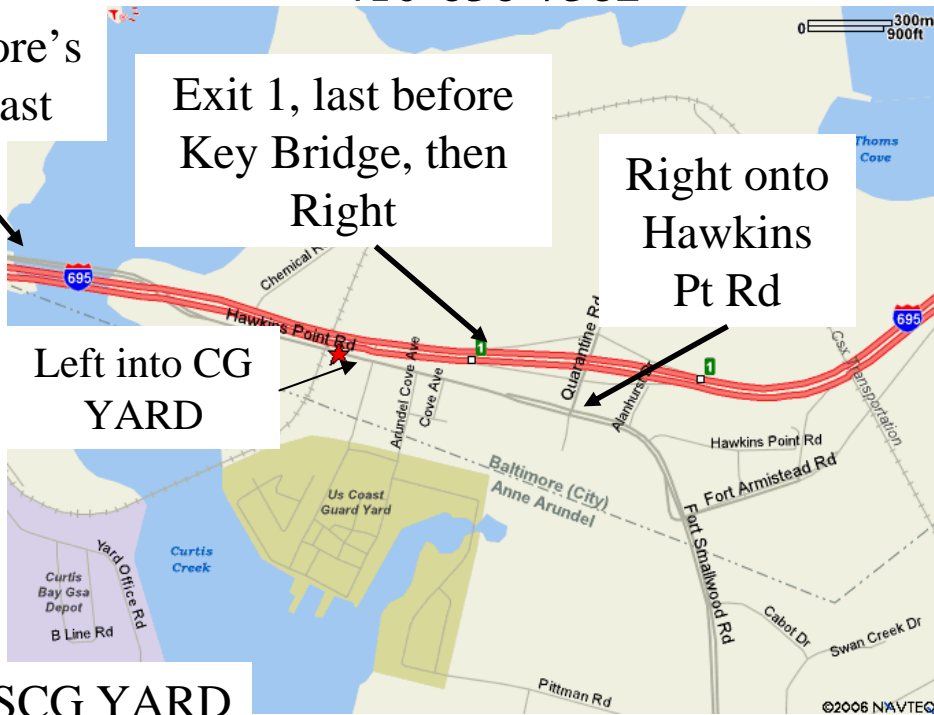

USCCG Yard Drydock Club

410-636-7382

Baltimore's
695 East

Exit 1, last before
Key Bridge, then
Right

Right onto
Hawkins
Pt Rd

Left into CG
YARD

USCG YARD

Main Gate,
then Left

Drydock Club

Parking