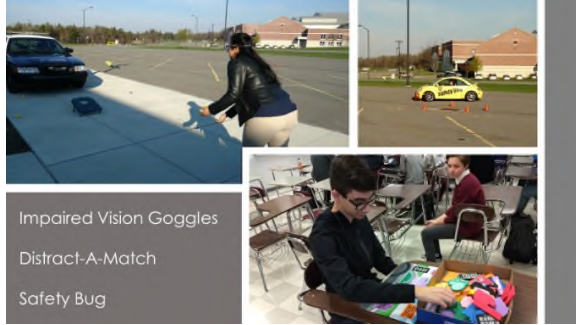

Impaired Vision Goggles
Distract-A-Match
Safety Bug