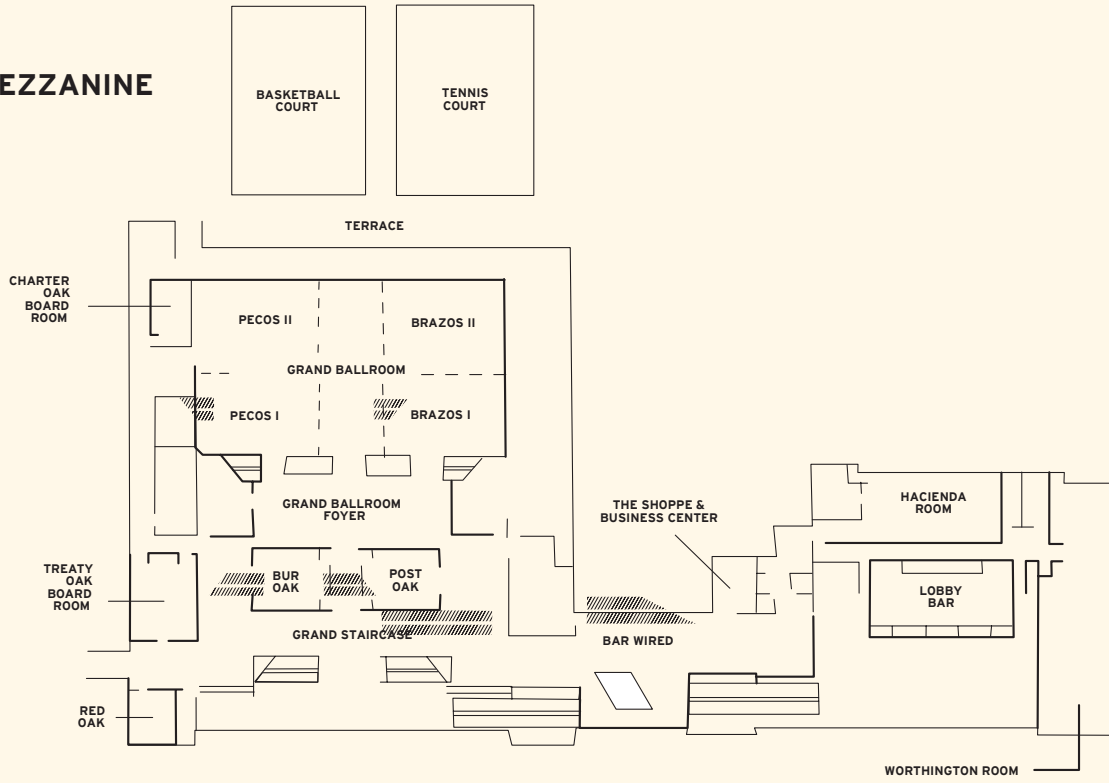

HOTEL FLOORPLAN

MEZZANINE

TRINITY