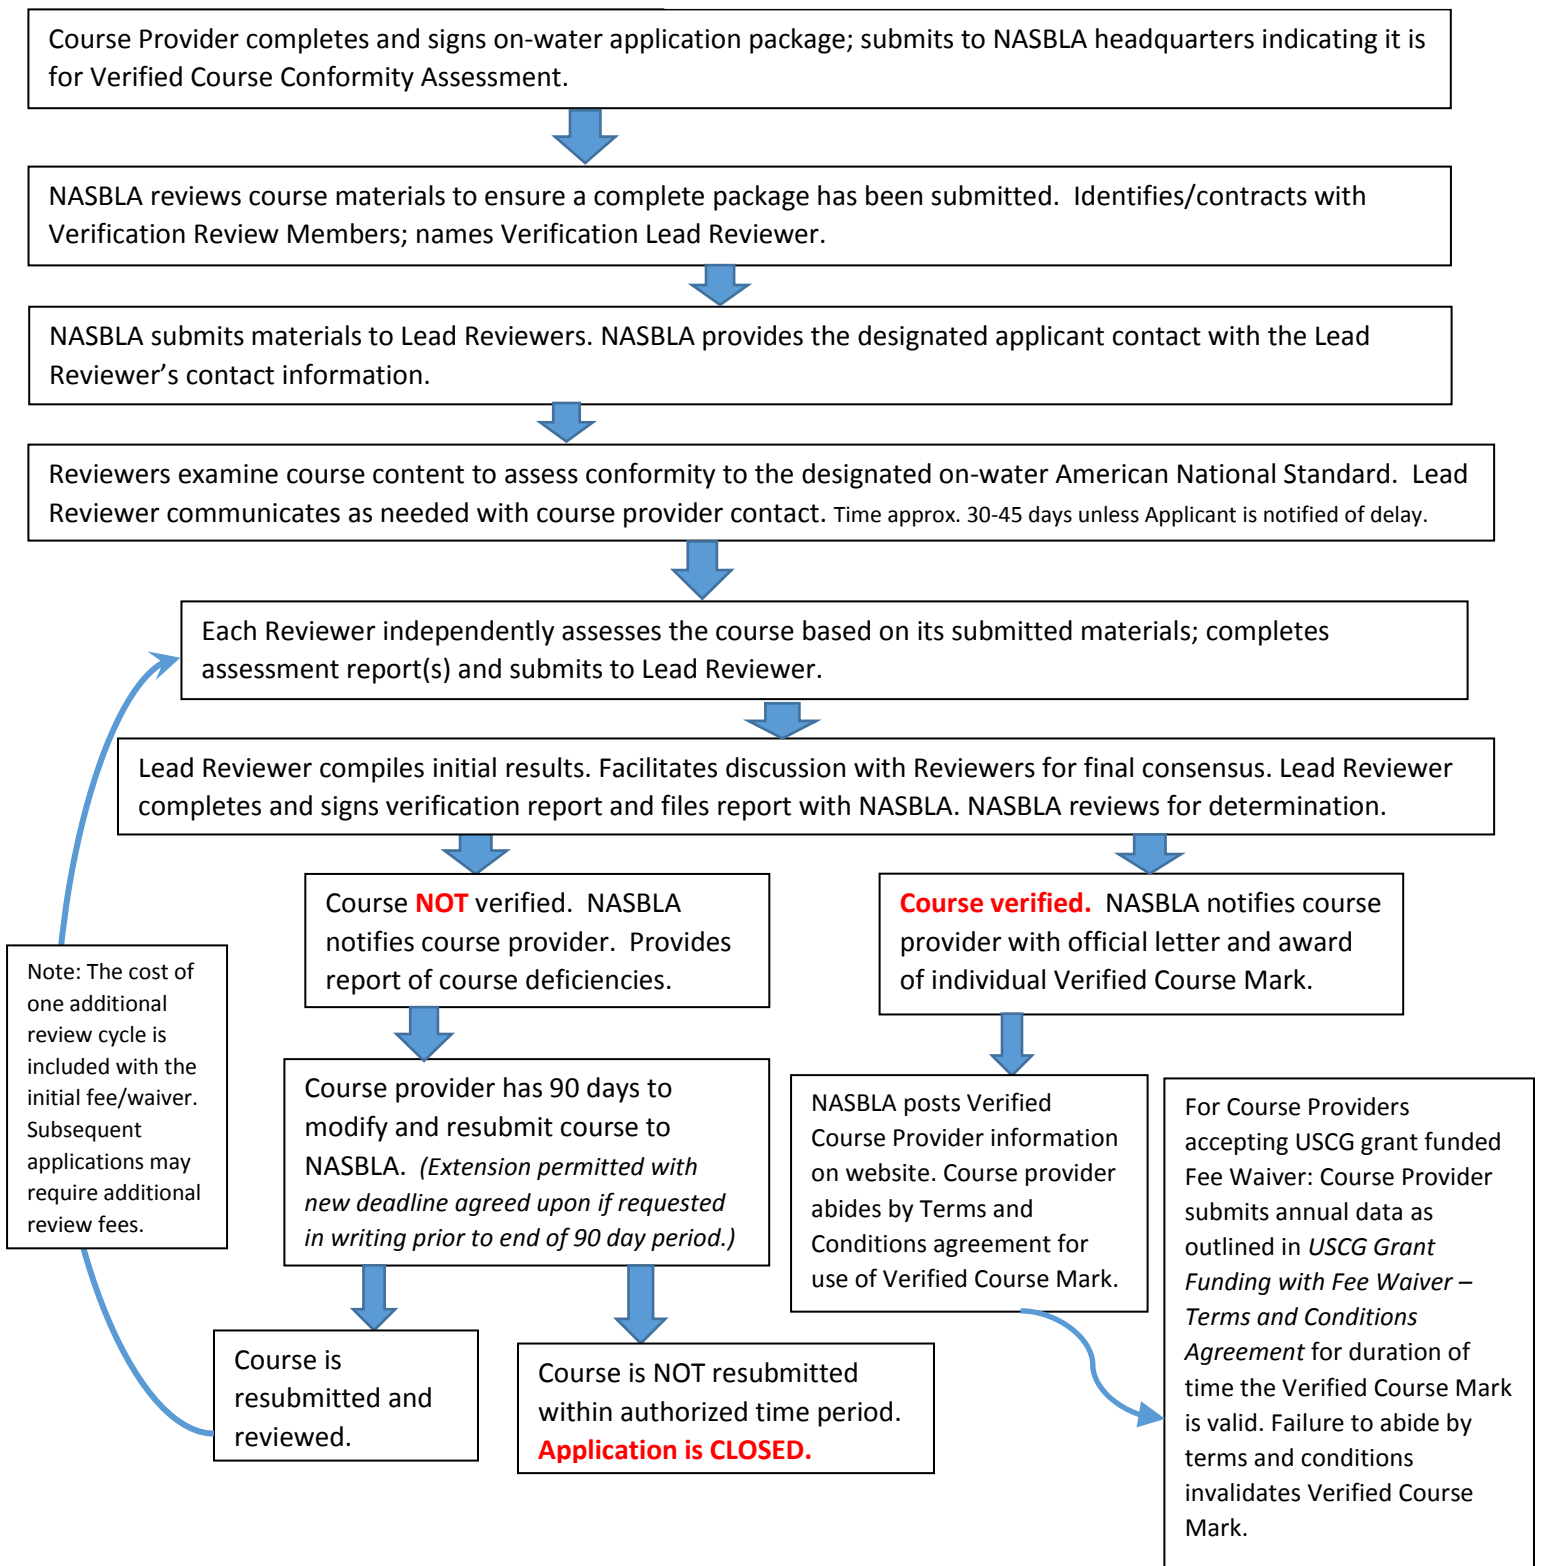

Third Party On-Water Skill Standard Conformity Assessment

- Process Flow Chart