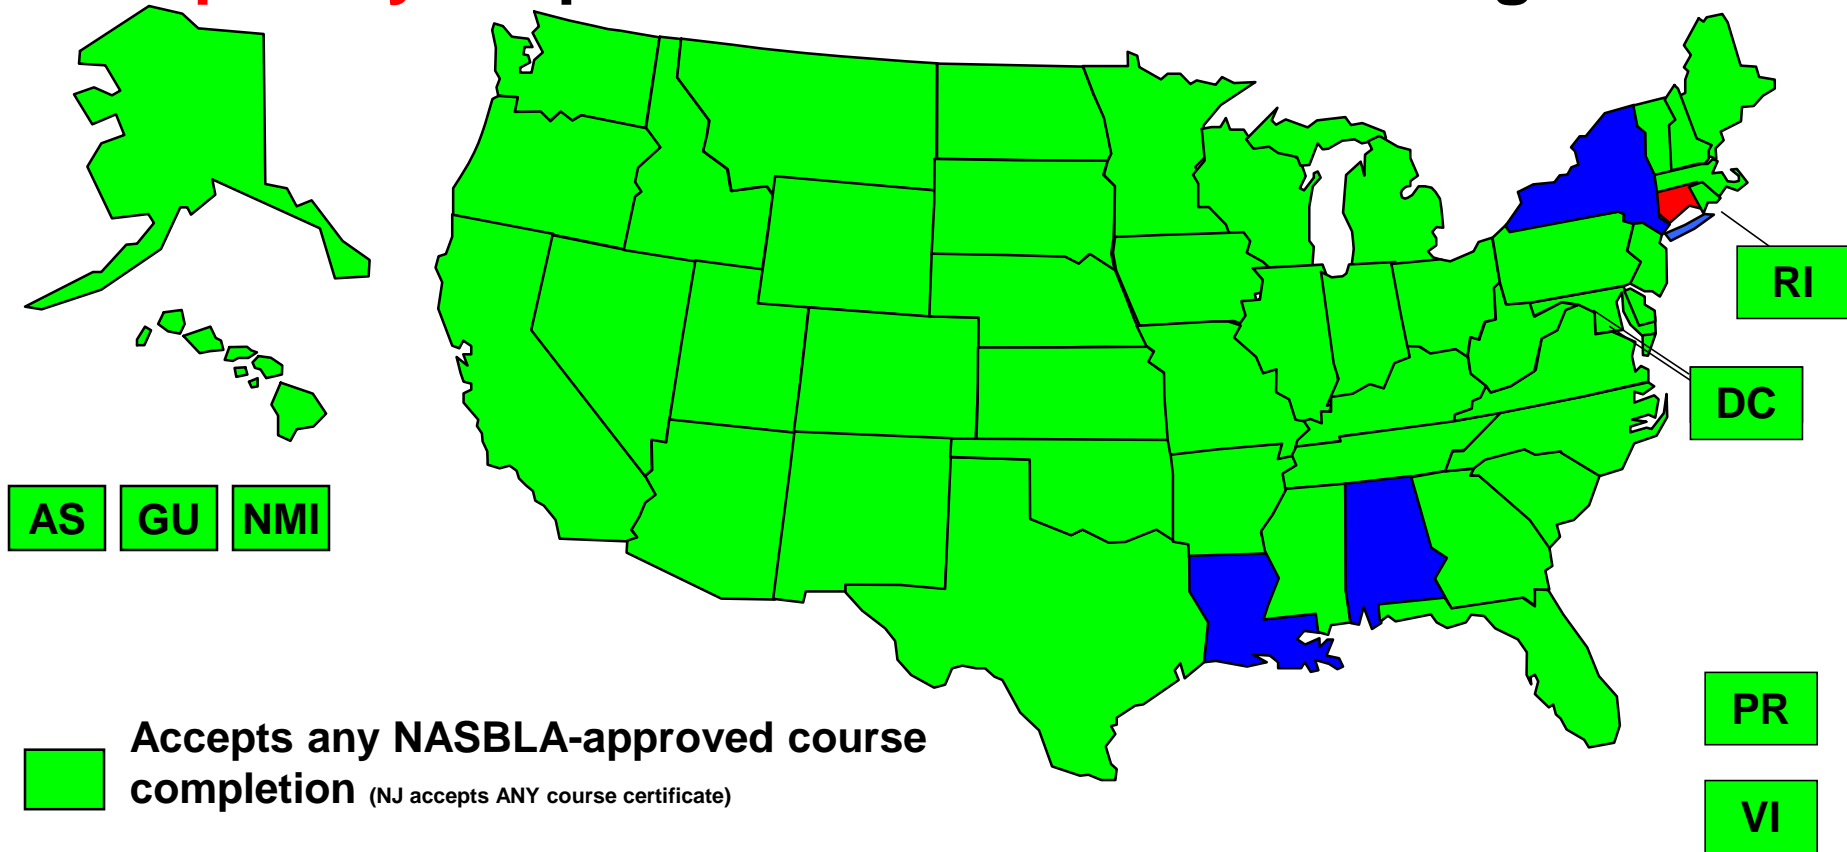

States' Boating Education Card and Course Reciprocity Requirements for ADULT Visiting Boaters

April 22, 2017

Note: Unique state education requirements may apply to different age operators, boat types, or horsepower limits.