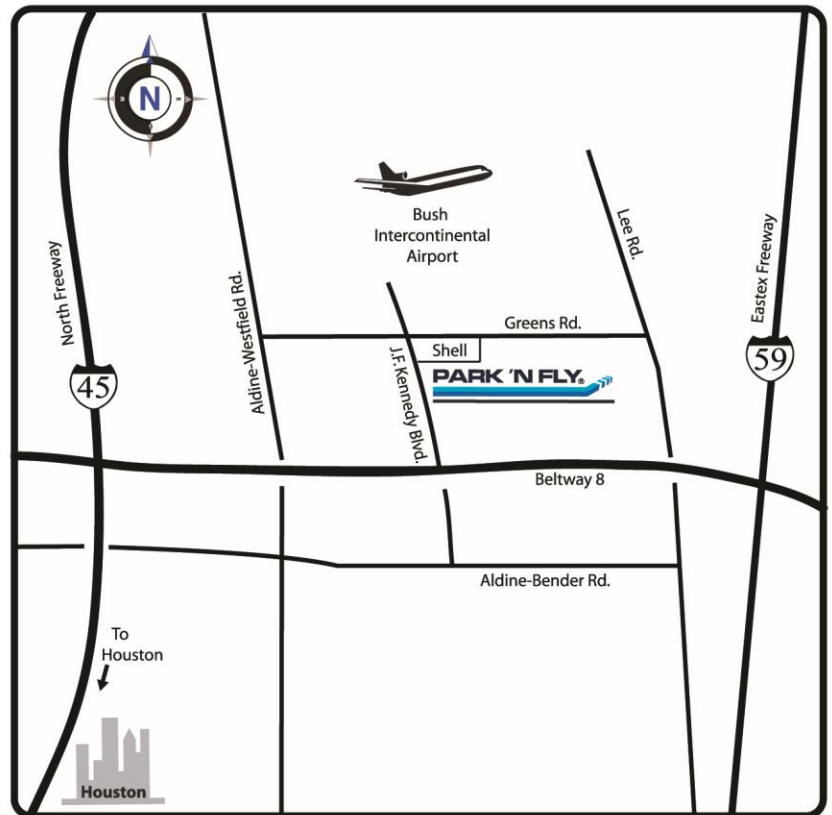

### From I-45:

Take Beltway 8 East to JFK Blvd. Go ½ mile north on JFK Blvd. to Park 'N Fly.

### From I-59:

Take Beltway 8 West to JFK Blvd. Go ½ mile north on JFK Blvd. to Park 'N Fly.

Until you receive your Corporate Advantage membership card, simply show a business card or your company ID badge upon exiting the facility.