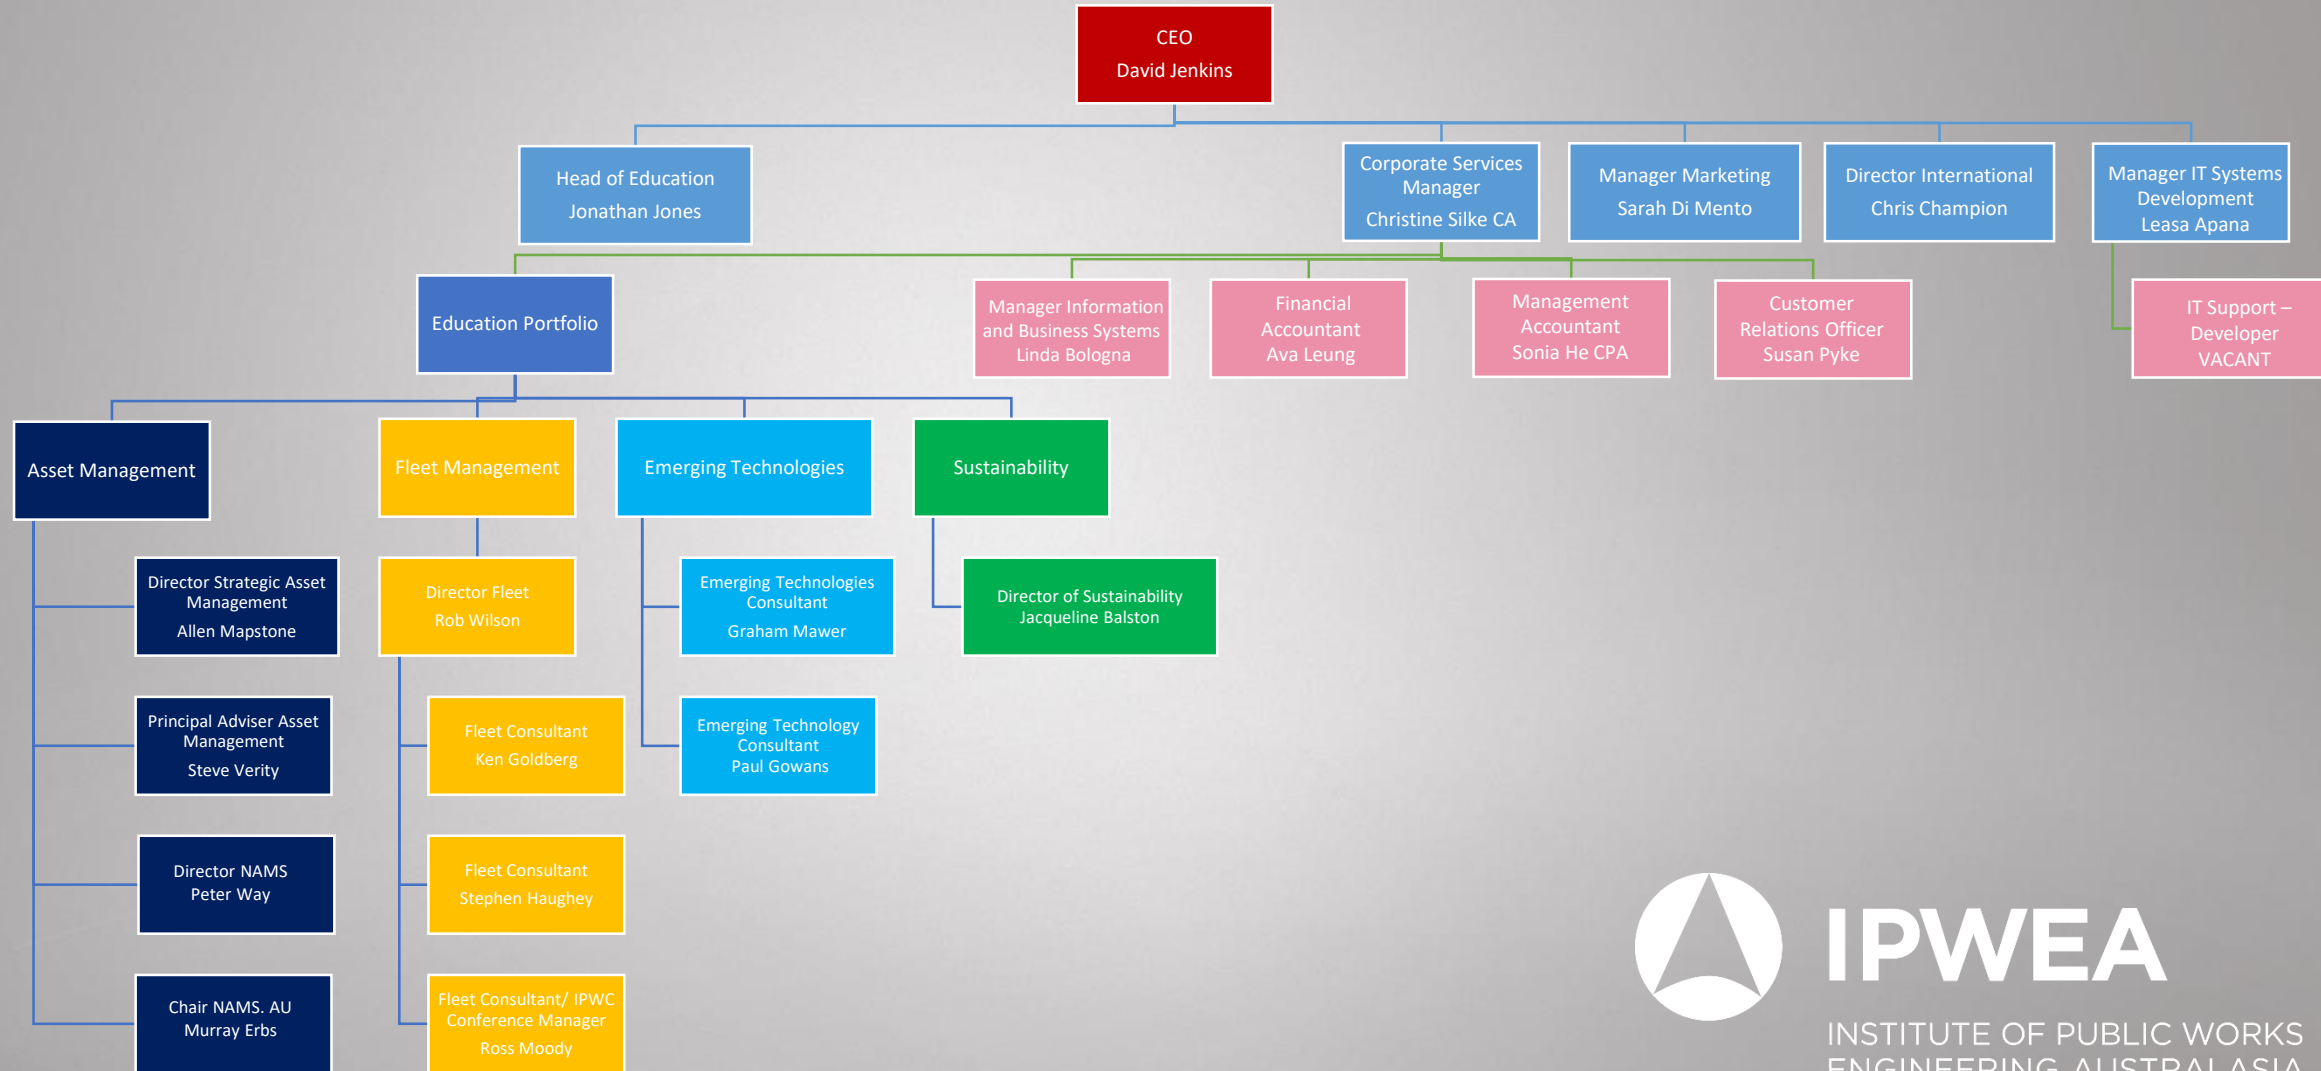

IPWEA Australia Org Chart

IPWEA

INSTITUTE OF PUBLIC WORKS
ENGINEERING AUSTRALASIA