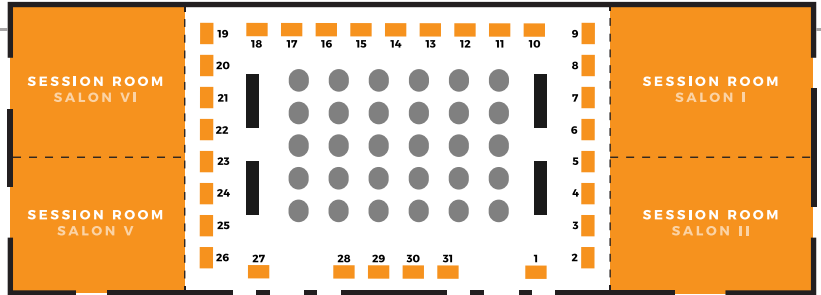

ARLINGTON BALLROOM

GRAND BALLROOM

REGISTRATION DESK

ILTA HUB

ARLINGTON OFFICE

W

M

- 43
- 44
- 45
- 46
- 47
- 48
- 49