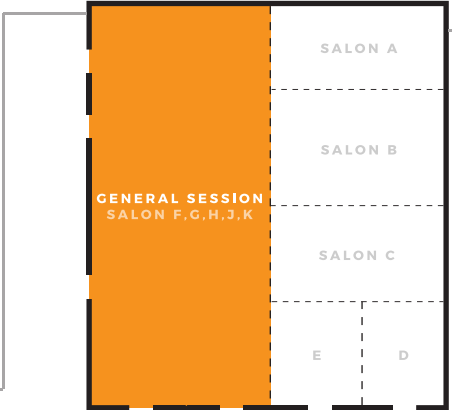

ARLINGTON BALLROOM

GRAND BALLROOM

REGISTRATION DESK

ILTA HUB

ARLINGTON OFFICE

W

M

- 43
- 44
- 45
- 46
- 47
- 48
- 49