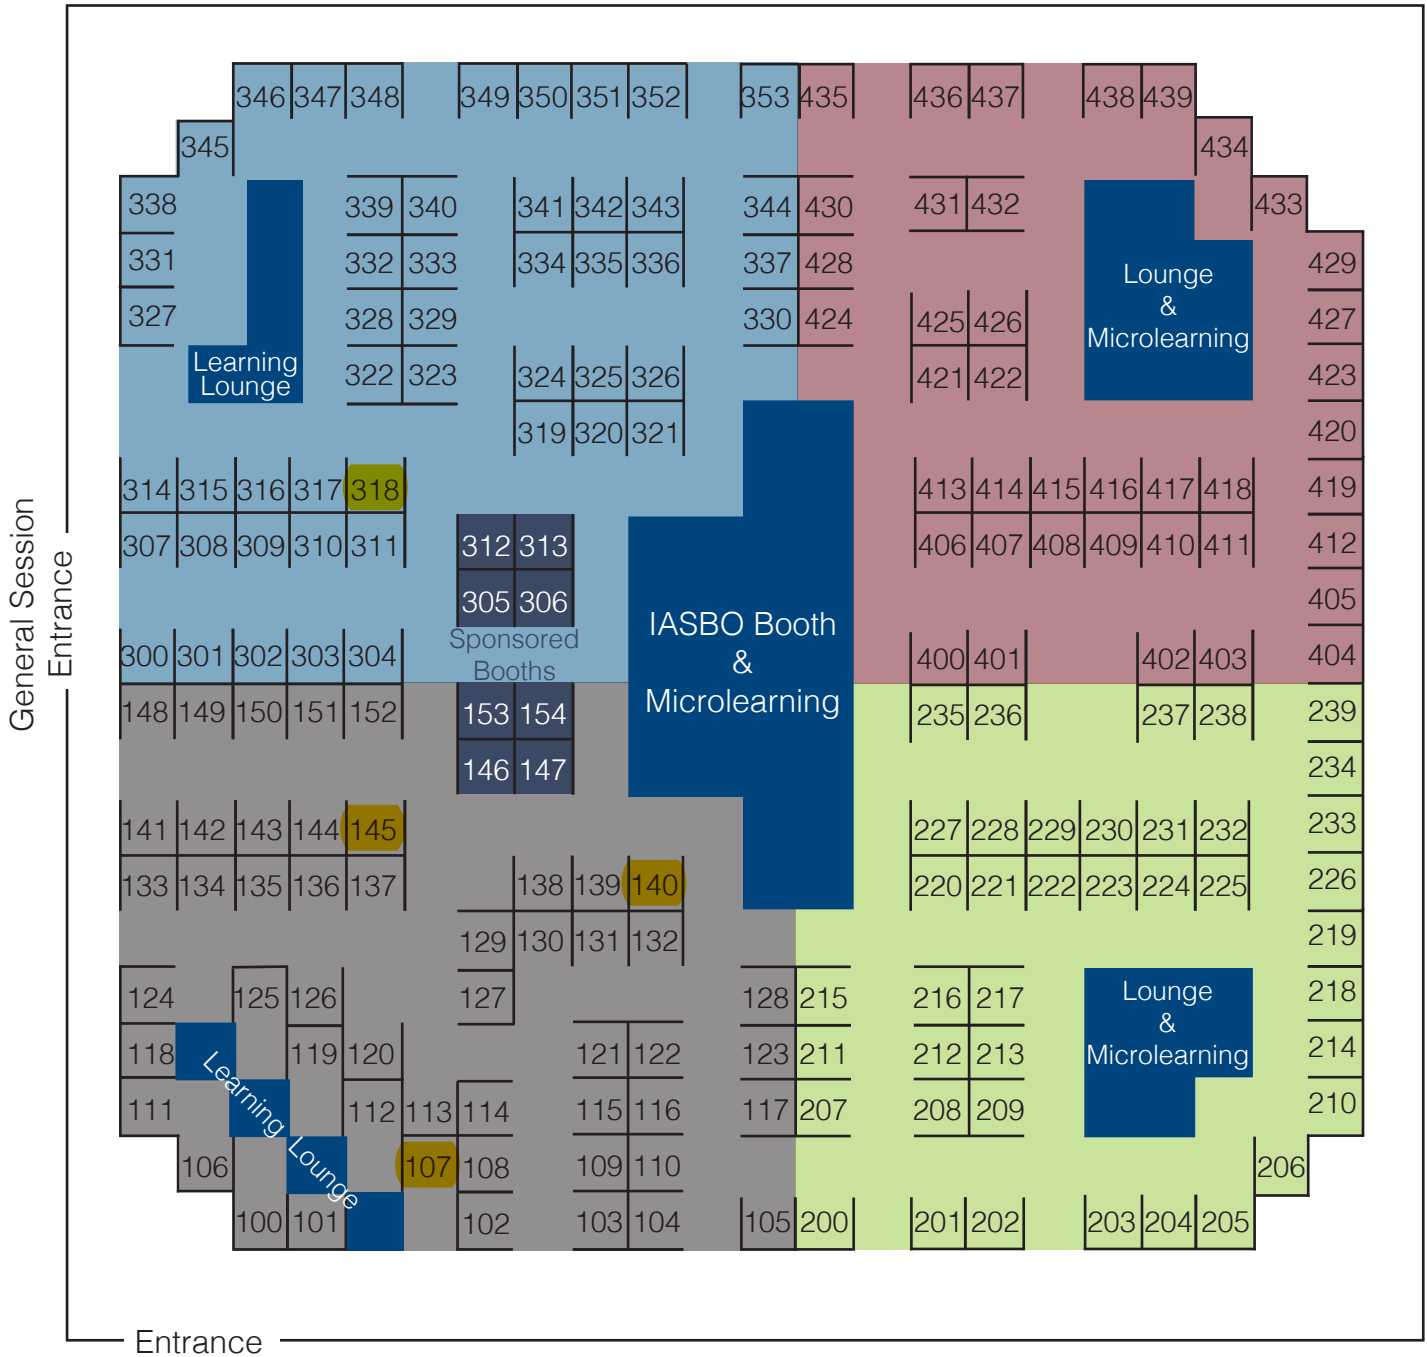

2019 Exhibit Hall Layout

Renaissance Hotel and Convention Center

Discovery and Adventure Halls

May 2 2019

- 100 Section: Black back wall/ White Table skirting
- 200 Section: Green back wall/ White Table skirting
- 300 Section: Blue back wall/ Black table skirting
- 400 Section: Red back wall/ Black Table skirting