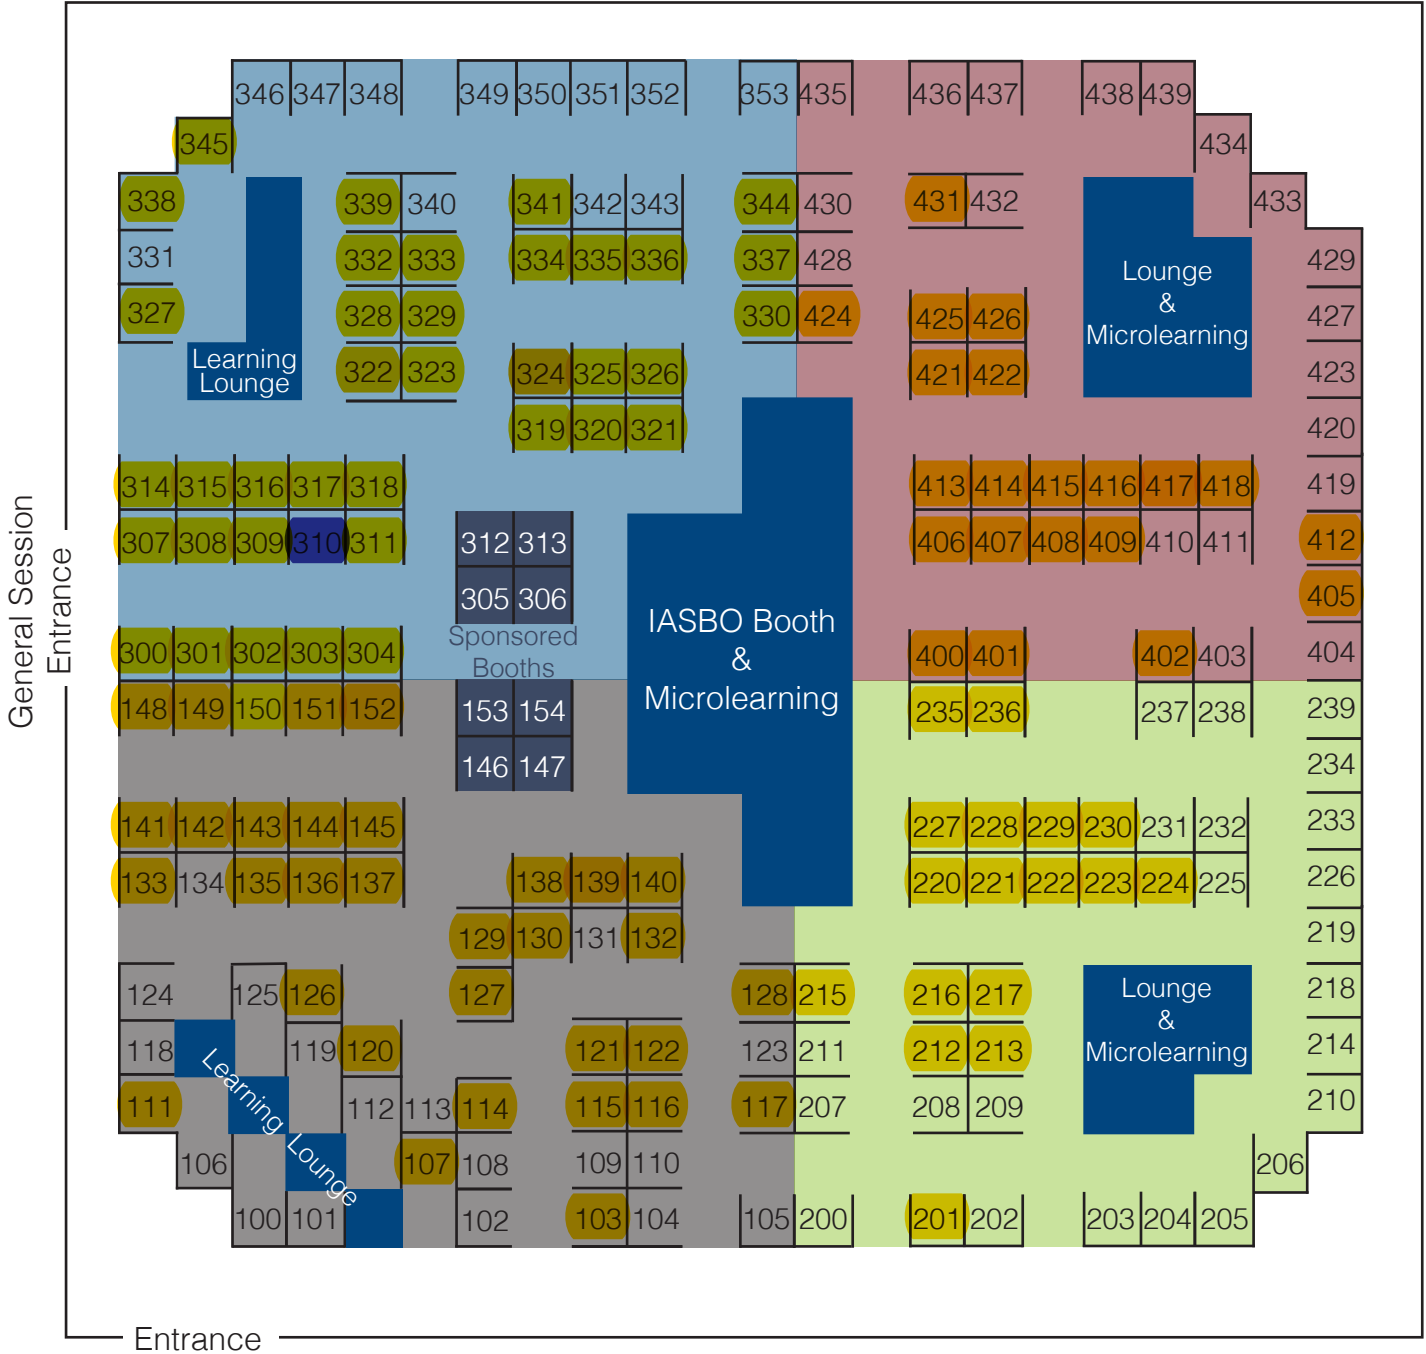

2019 Exhibit Hall Layout

Renaissance Hotel and Convention Center

Discovery and Adventure Halls

May 2 2019

- 100 Section: Black back wall/ White Table skirting
- 200 Section: Green back wall/ White Table skirting
- 300 Section: Blue back wall/ Black table skirting
- 400 Section: Red back wall/ Black Table skirting