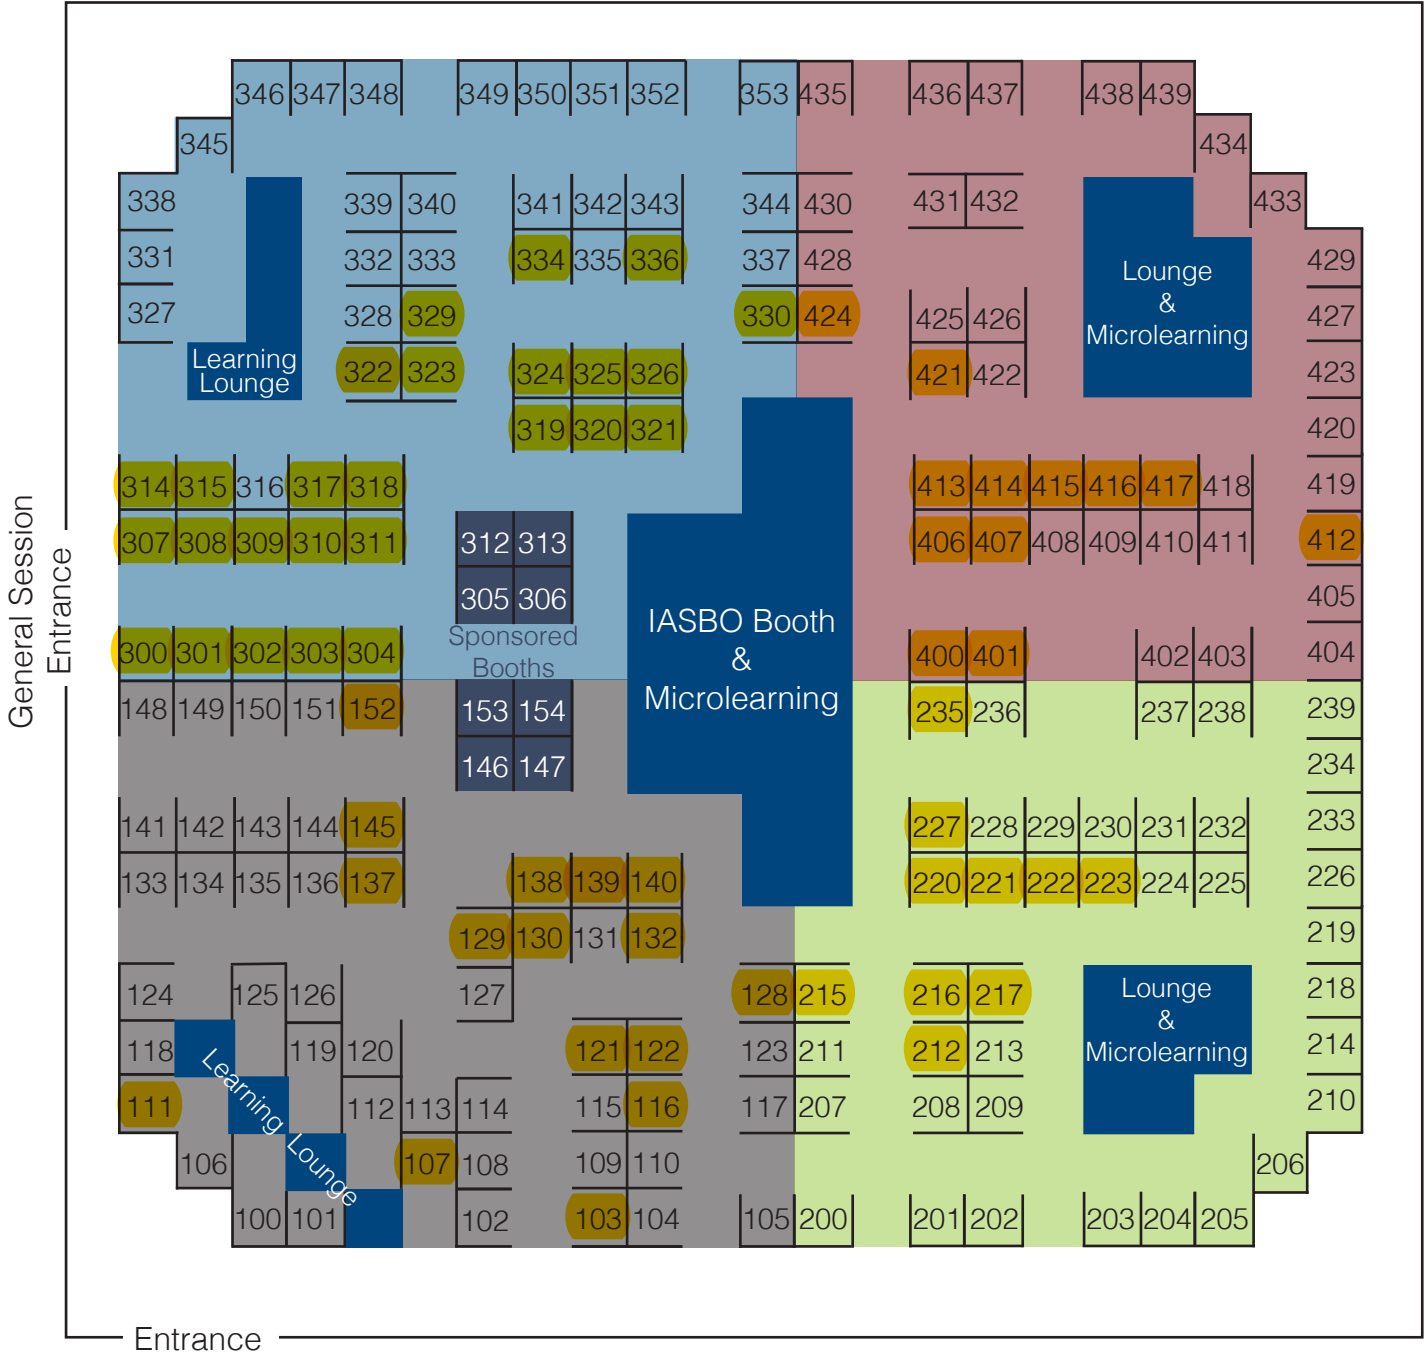

2019 Exhibit Hall Layout

Renaissance Hotel and Convention Center

Discovery and Adventure Halls

May 2 2019

- 100 Section: Black back wall/ White Table skirting
- 200 Section: Green back wall/ White Table skirting
- 300 Section: Blue back wall/ Black table skirting
- 400 Section: Red back wall/ Black Table skirting