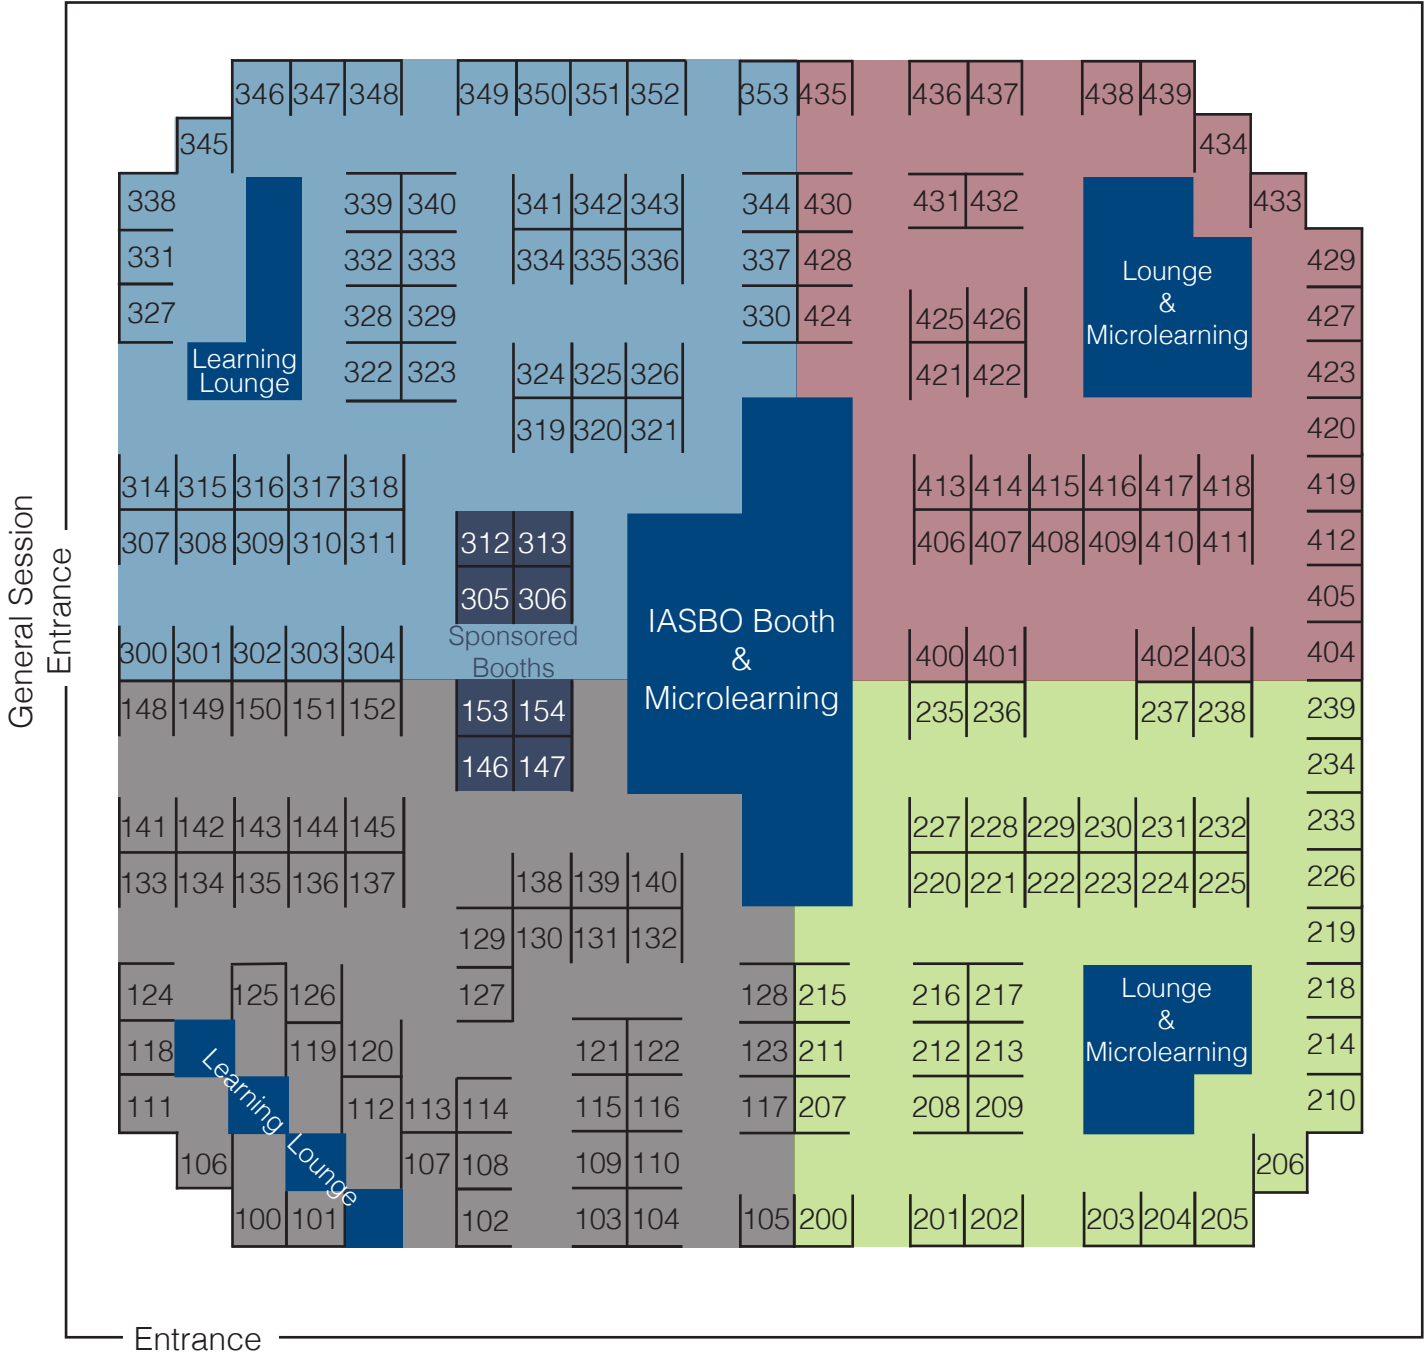

2019 Exhibit Hall Layout

Renaissance Hotel and Convention Center

Discovery and Adventure Halls

May 2 2019

- 100 Section: Black back wall/ White Table skirting
- 200 Section: Green back wall/ White Table skirting
- 300 Section: Blue back wall/ Black table skirting
- 400 Section: Red back wall/ Black Table skirting