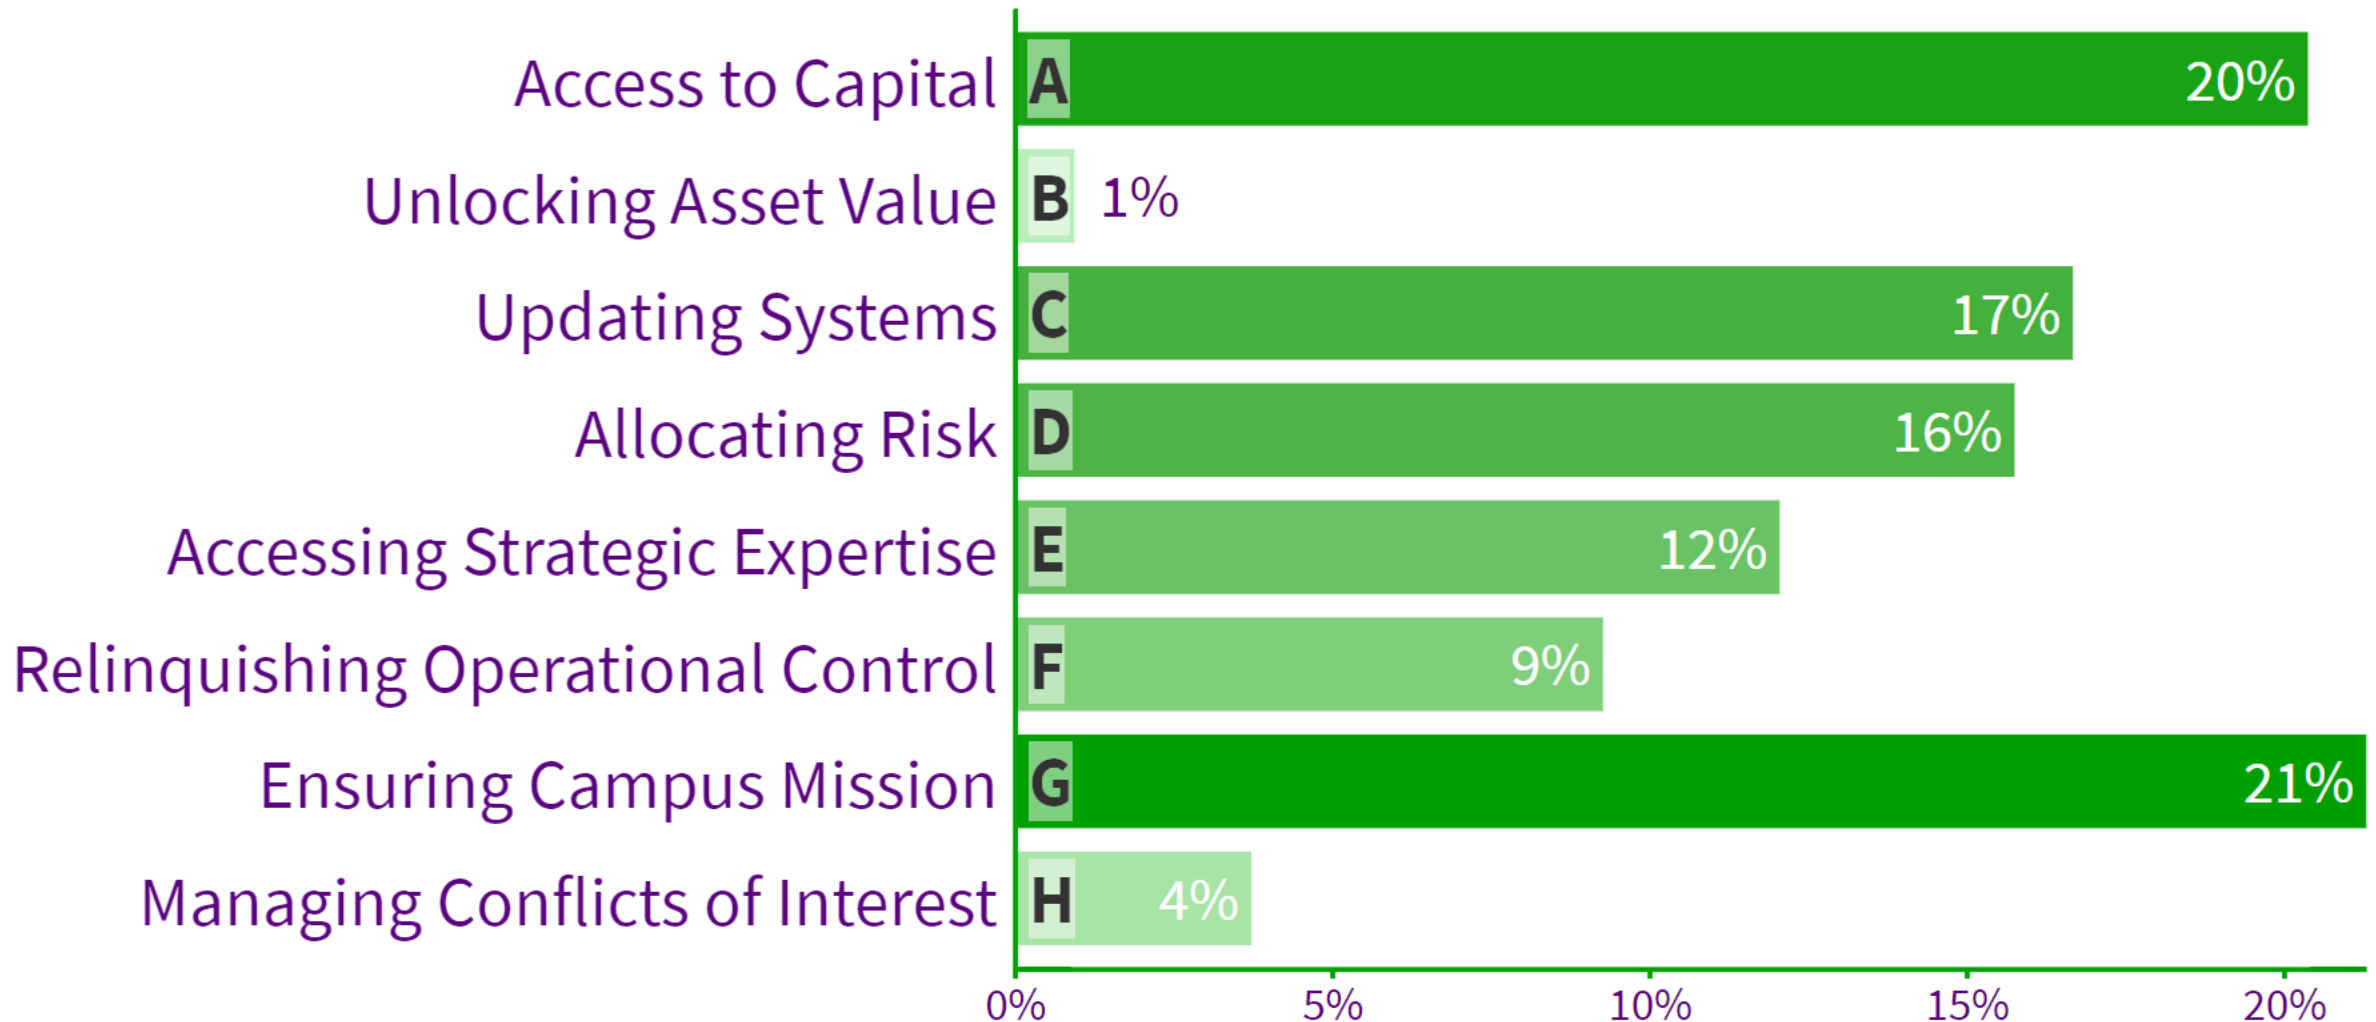

When thinking about partnering, which is most important?

🖥️ Respond at PollEv.com/campus2019 📱 Text **CAMPUS2019** to **22333** once to join, then **A, B, C, D, E...**

🕶️ Answers to this poll are anonymous