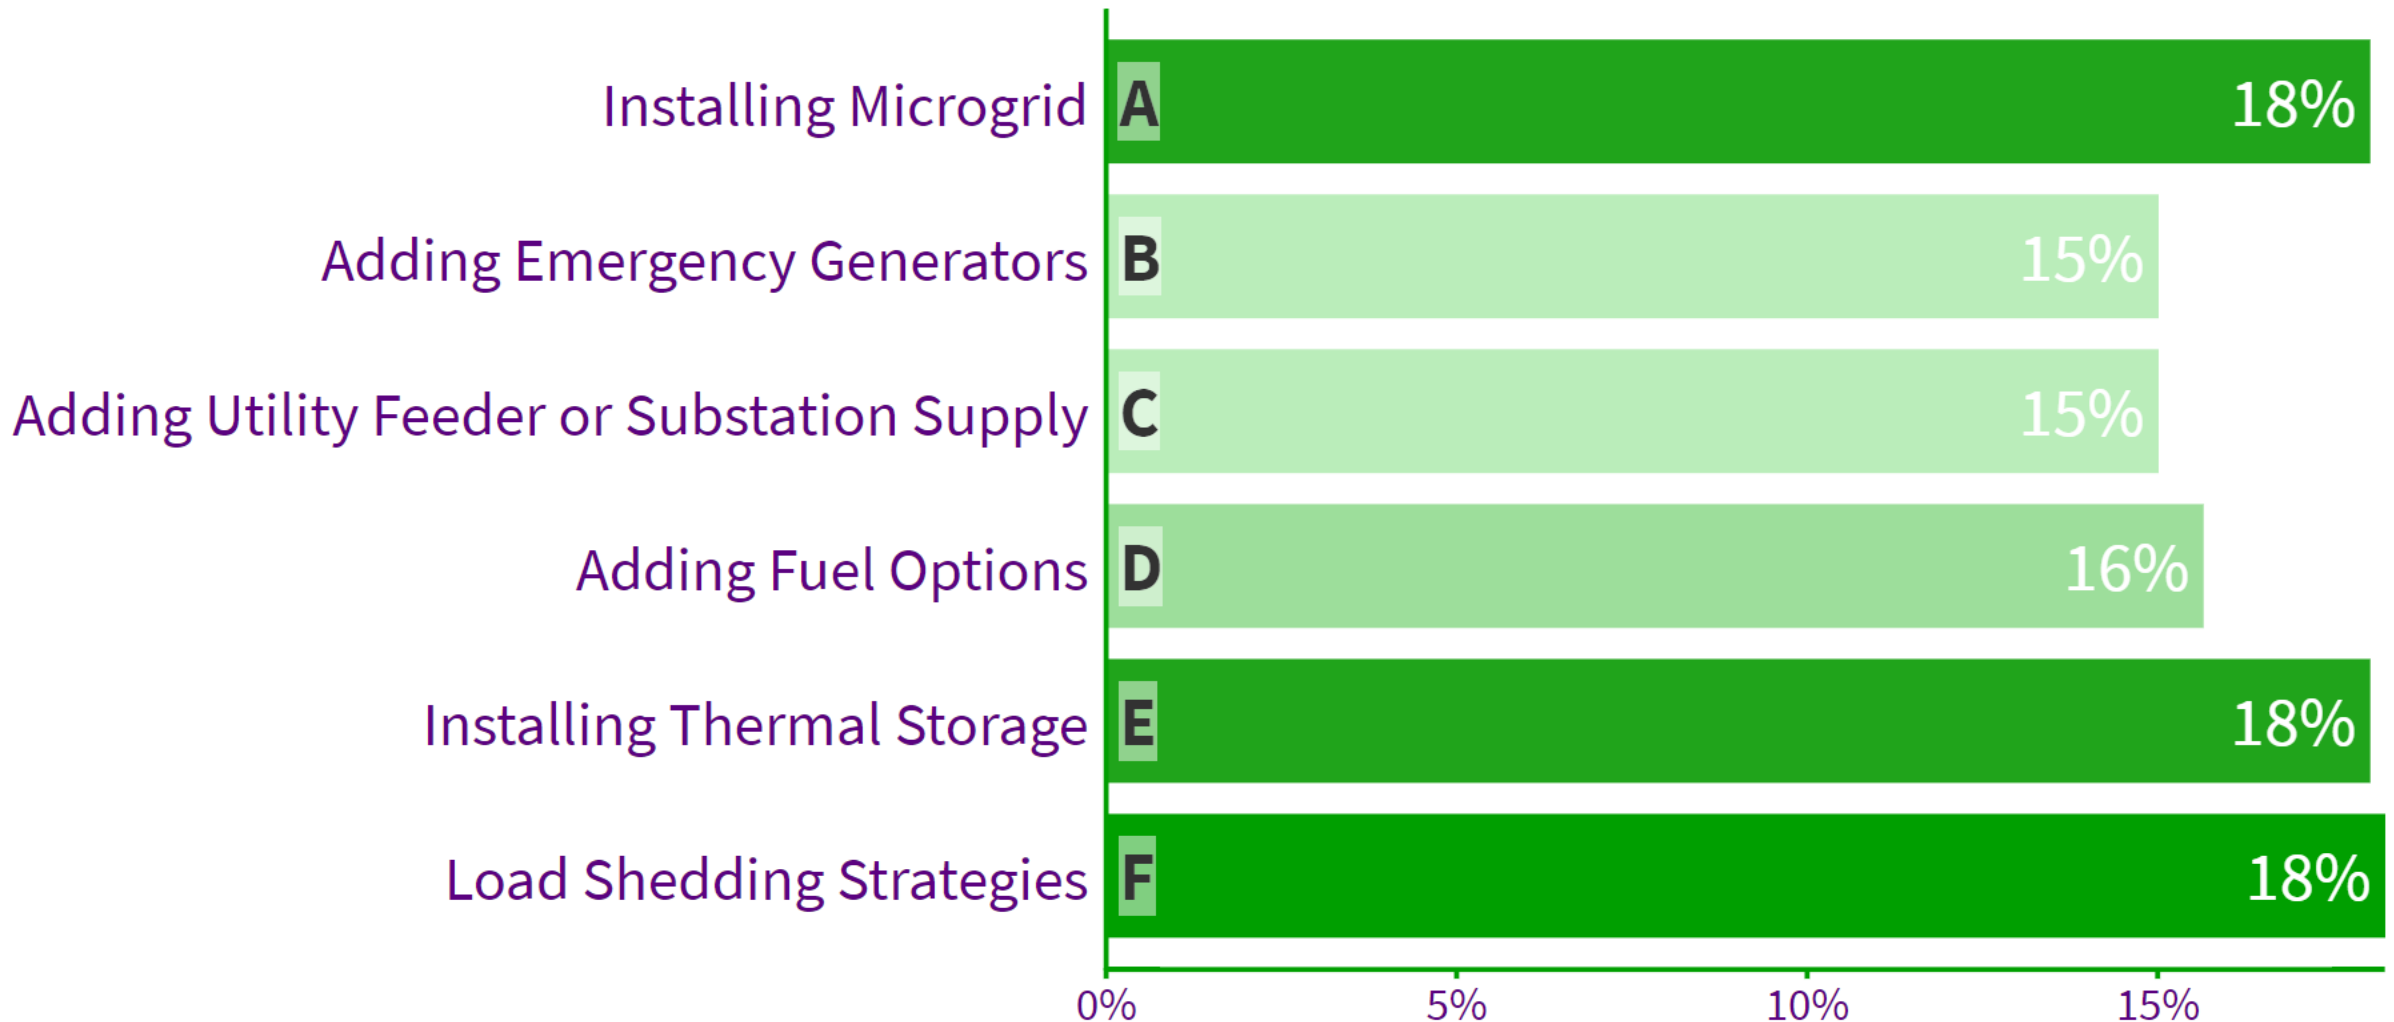

What are you doing to strengthen resiliency on campus?

Respond at PollEv.com/campus2019 Text **CAMPUS2019** to **22333** once to join, then **A, B, C, D, E...**

Answers to this poll are anonymous