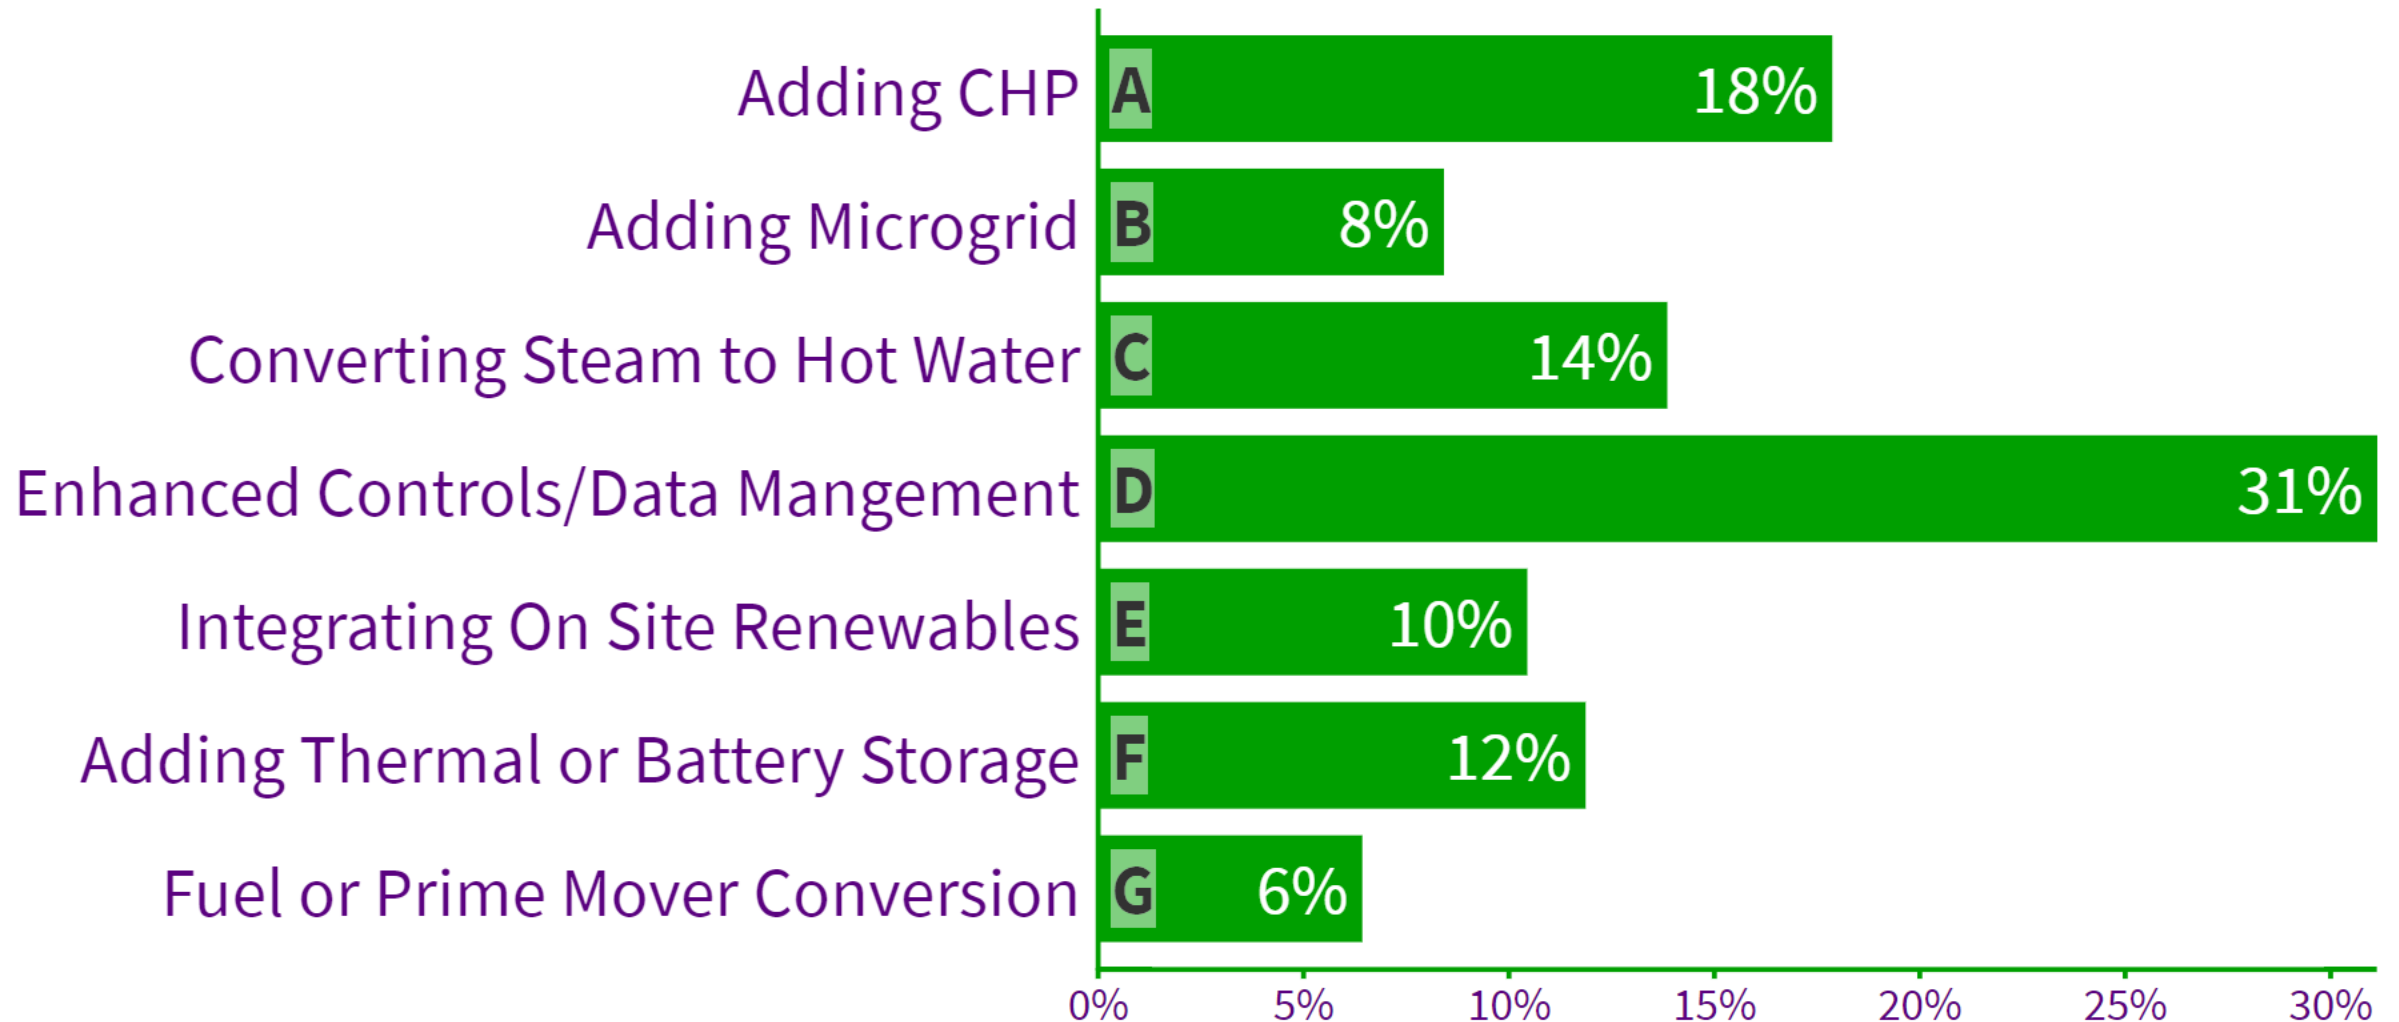

How are you modernizing your system?

Respond at PollEv.com/campus2019 Text **CAMPUS2019** to **22333** once to join, then **A, B, C, D, E...**

Answers to this poll are anonymous