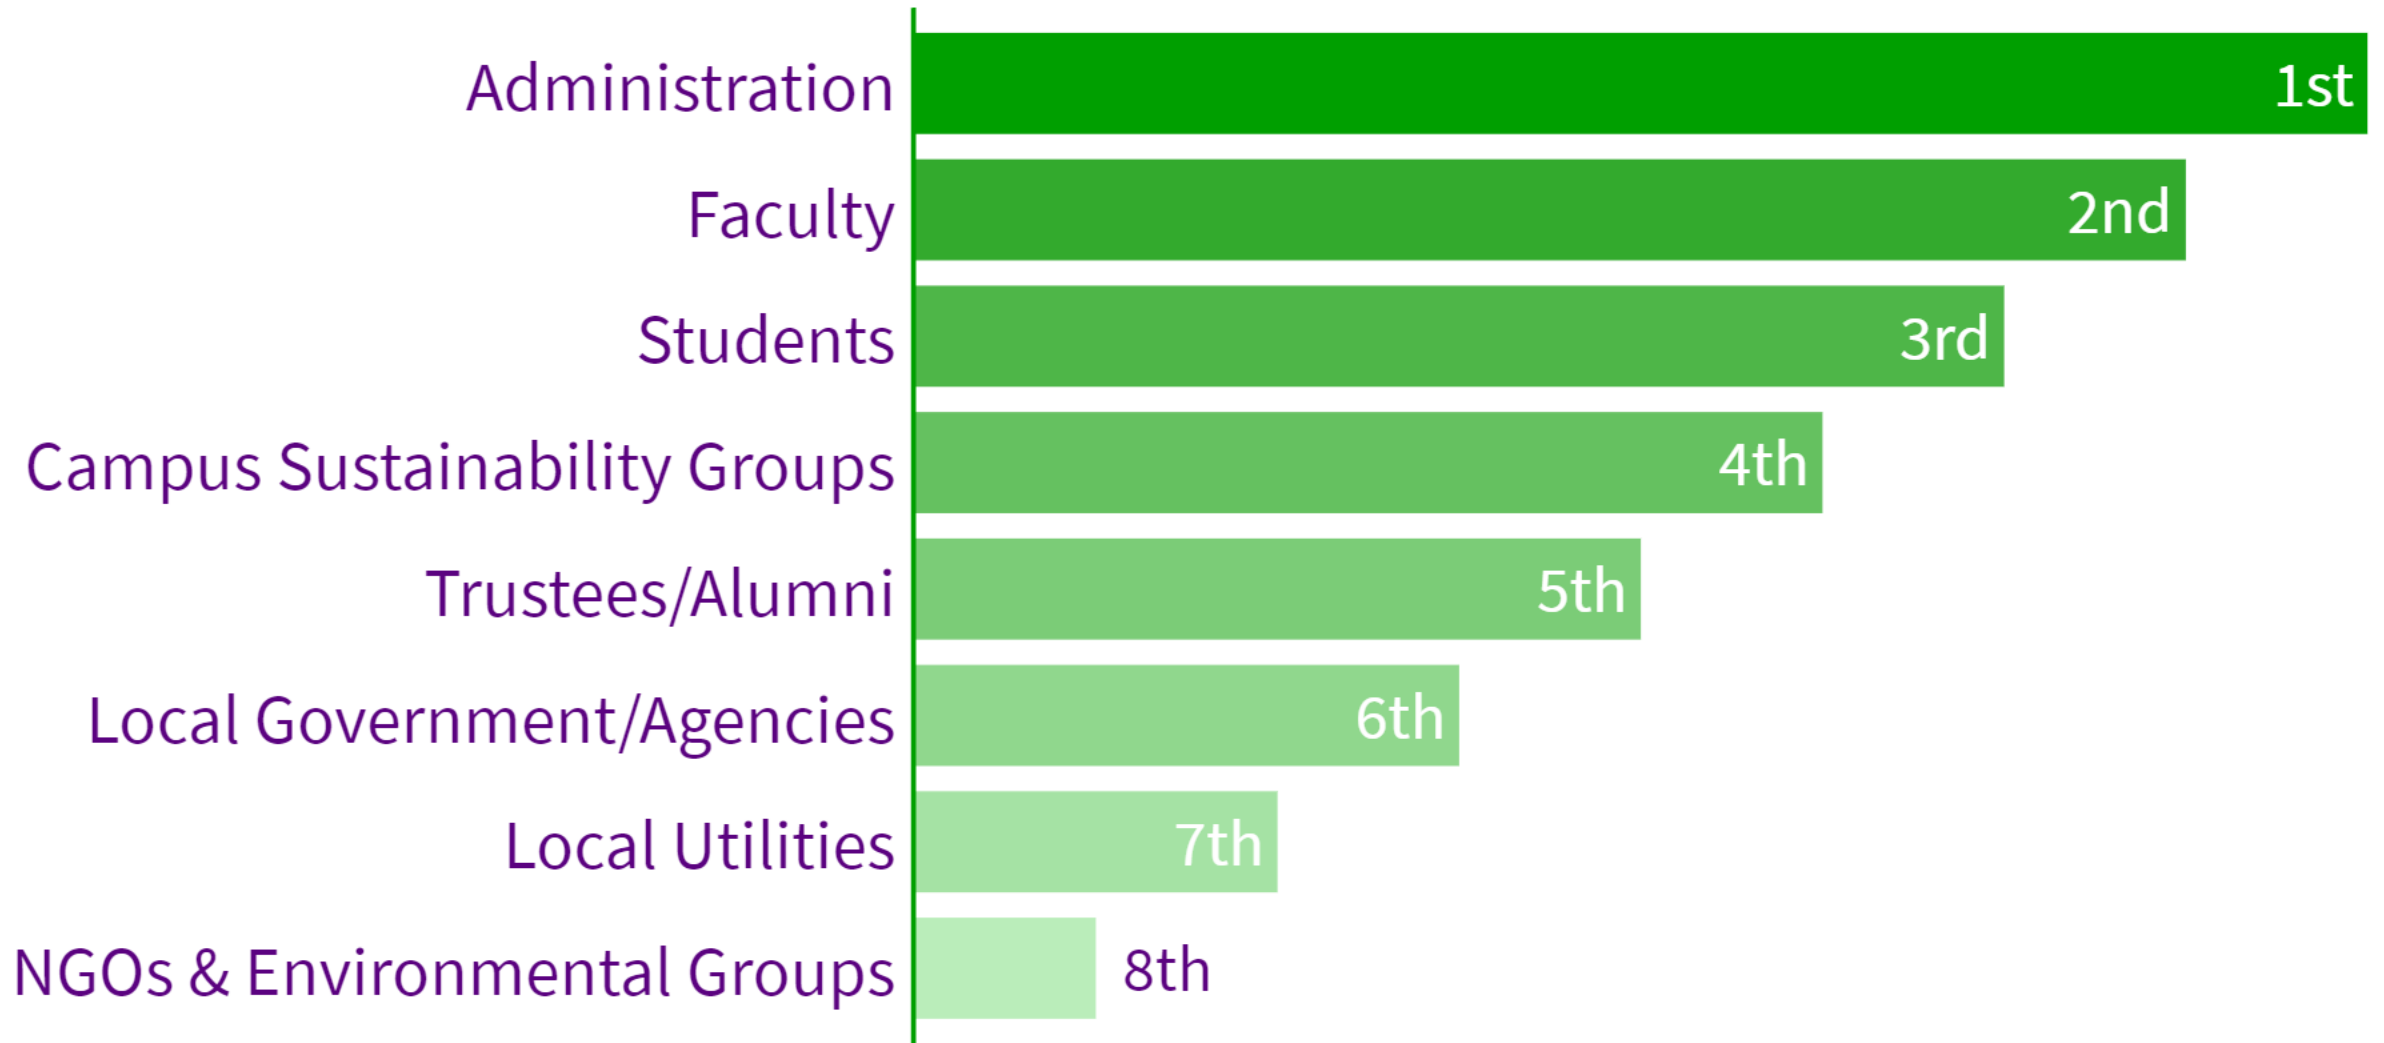

What are you doing to strengthen resiliency on campus?

Respond at PollEv.com/campus2019 Text **CAMPUS2019** to **22333** once to join, then **A, B, C, D, E...**

Answers to this poll are anonymous

Please rank stakeholder groups in order of importance.

Respond at PollEv.com/campus2019

Answers to this poll are anonymous

How are you modernizing your system?

Respond at PollEv.com/campus2019 Text **CAMPUS2019** to **22333** once to join, then **A, B, C, D, E...**