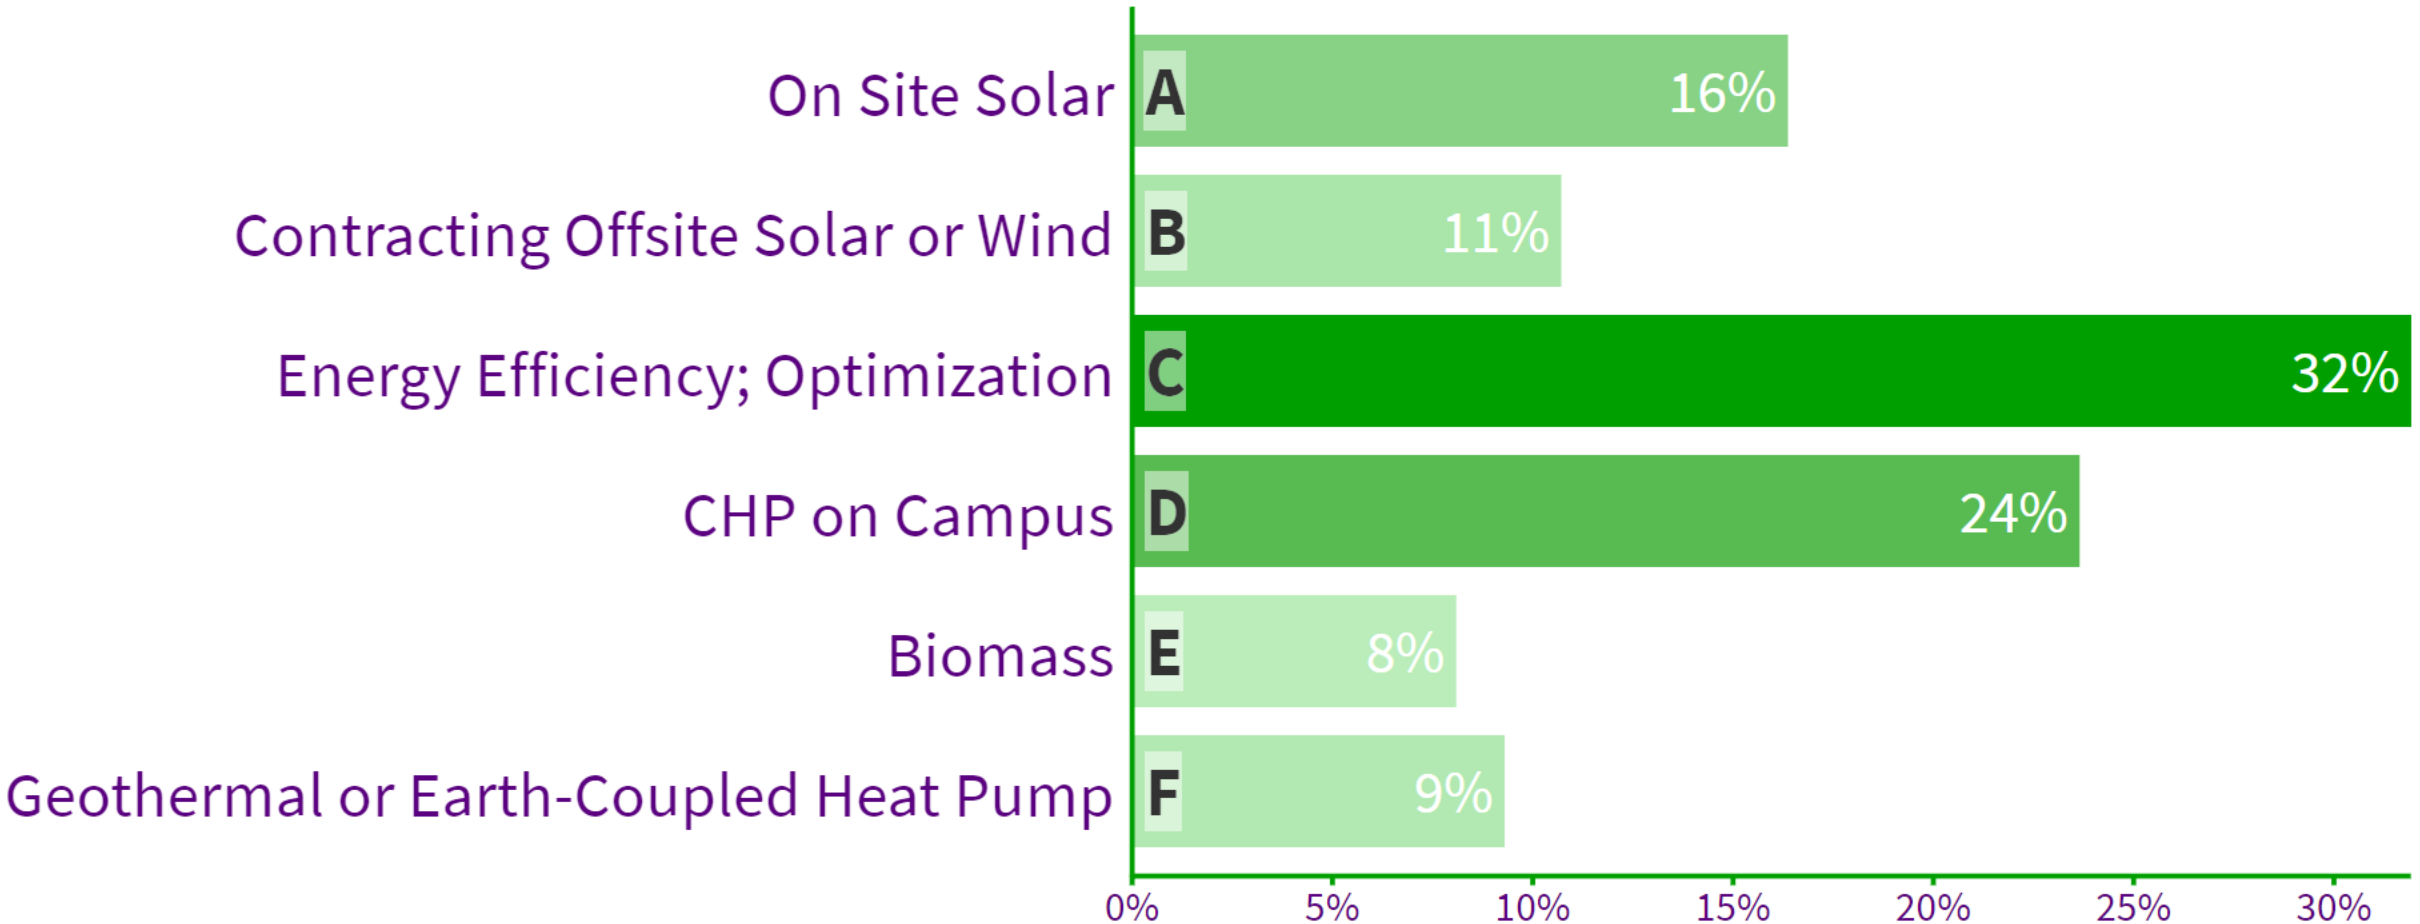

What technologies have you implemented or considering to lower campus carbon footprint?

Respond at PollEv.com/campus2019 Text **CAMPUS2019** to **22333** once to join, then **A, B, C, D, E...**

Answers to this poll are anonymous