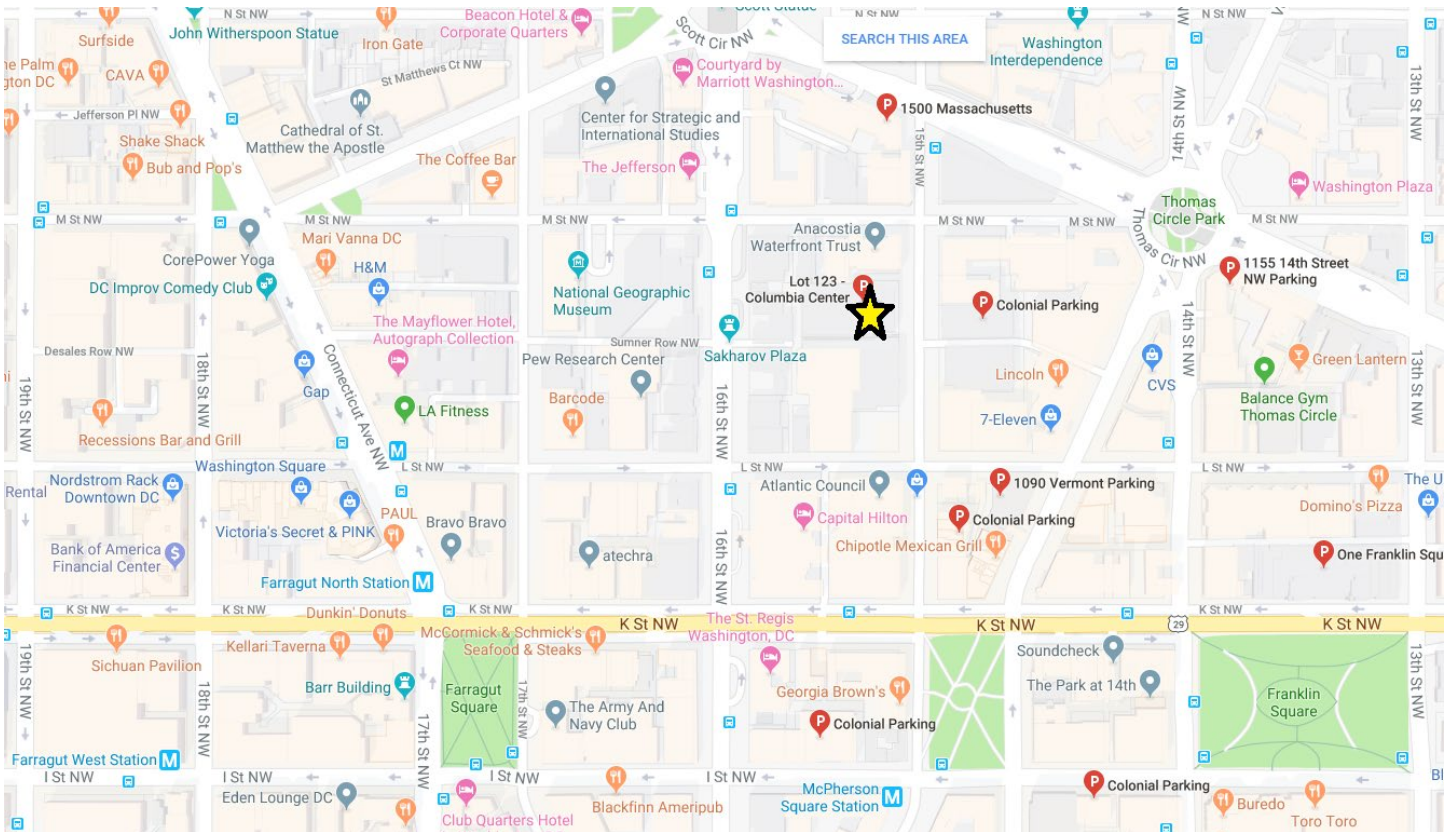

Directions:

1152 15th St. NW, Suite 900, Washington, DC 20005

Parking:

★ DCHA Offices are located in Columbia Center on 15th St. NW between L and M Streets. There are several  parking options within walking distance of the building. Enter via 15th St. (Daily parking rates are typically between \$10 - \$15.)

Metro:

- ★ DCHA Offices are within 3-5 blocks of both Orange and Red line Metro  stops.
- Traveling via the Orange line, use the McPherson Square Station toward the White House/ Mt. Vernon exit. Walk North on 15th St. to the Columbia Center on the left between L and M Streets.
 - Traveling via the Red line, use the Farragut North Station L St. exit. Walk East on L St. Turn left on 15th St. to the Columbia Center on the left between L and M Streets.

Bus:

★ DCHA Offices are within walking distance of several bus  lines. Refer to BusTrackDC or other resources for details.