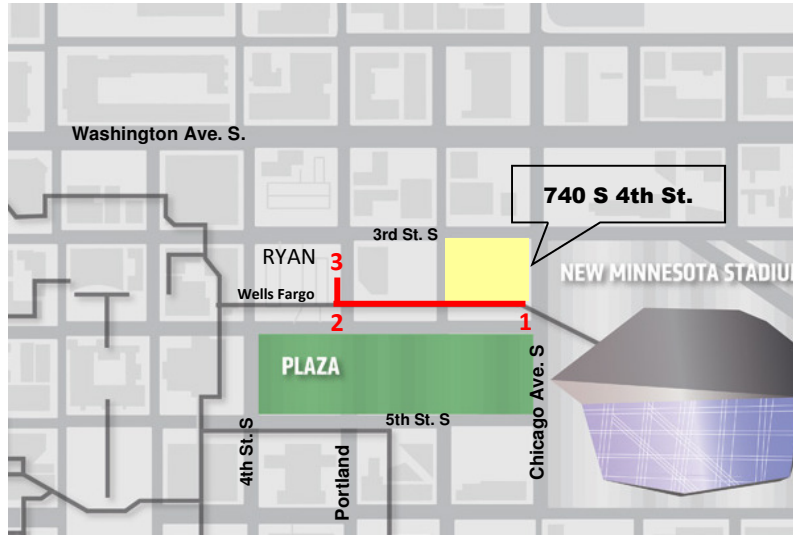

Ryan Companies US, Inc.
533 South Third Street,
Suite 100
Minneapolis, MN 55415

Skyway Directions

1. Park in the 740 S 4th St. ramp and go to the 3rd floor for the skyway.
2. Walk west in the skyway 2 blocks to Wells Fargo and take the elevator in NE corner to the lower level and cross under to the Millwright building. (Not Escalators)
3. You will enter on the lower level and take the stairs or elevator to the first floor reception area.

Driving information

There are the three Vehicle Entrances for the Ramp
(740 S 4th St. Minneapolis, MN 55415)

Use one of these locations to map out directions.

3rd St Entrance: 701 South 3rd St

Park Ave Entrance: 345 Park Ave

Chicago Ave Entrance: 334 Chicago Ave