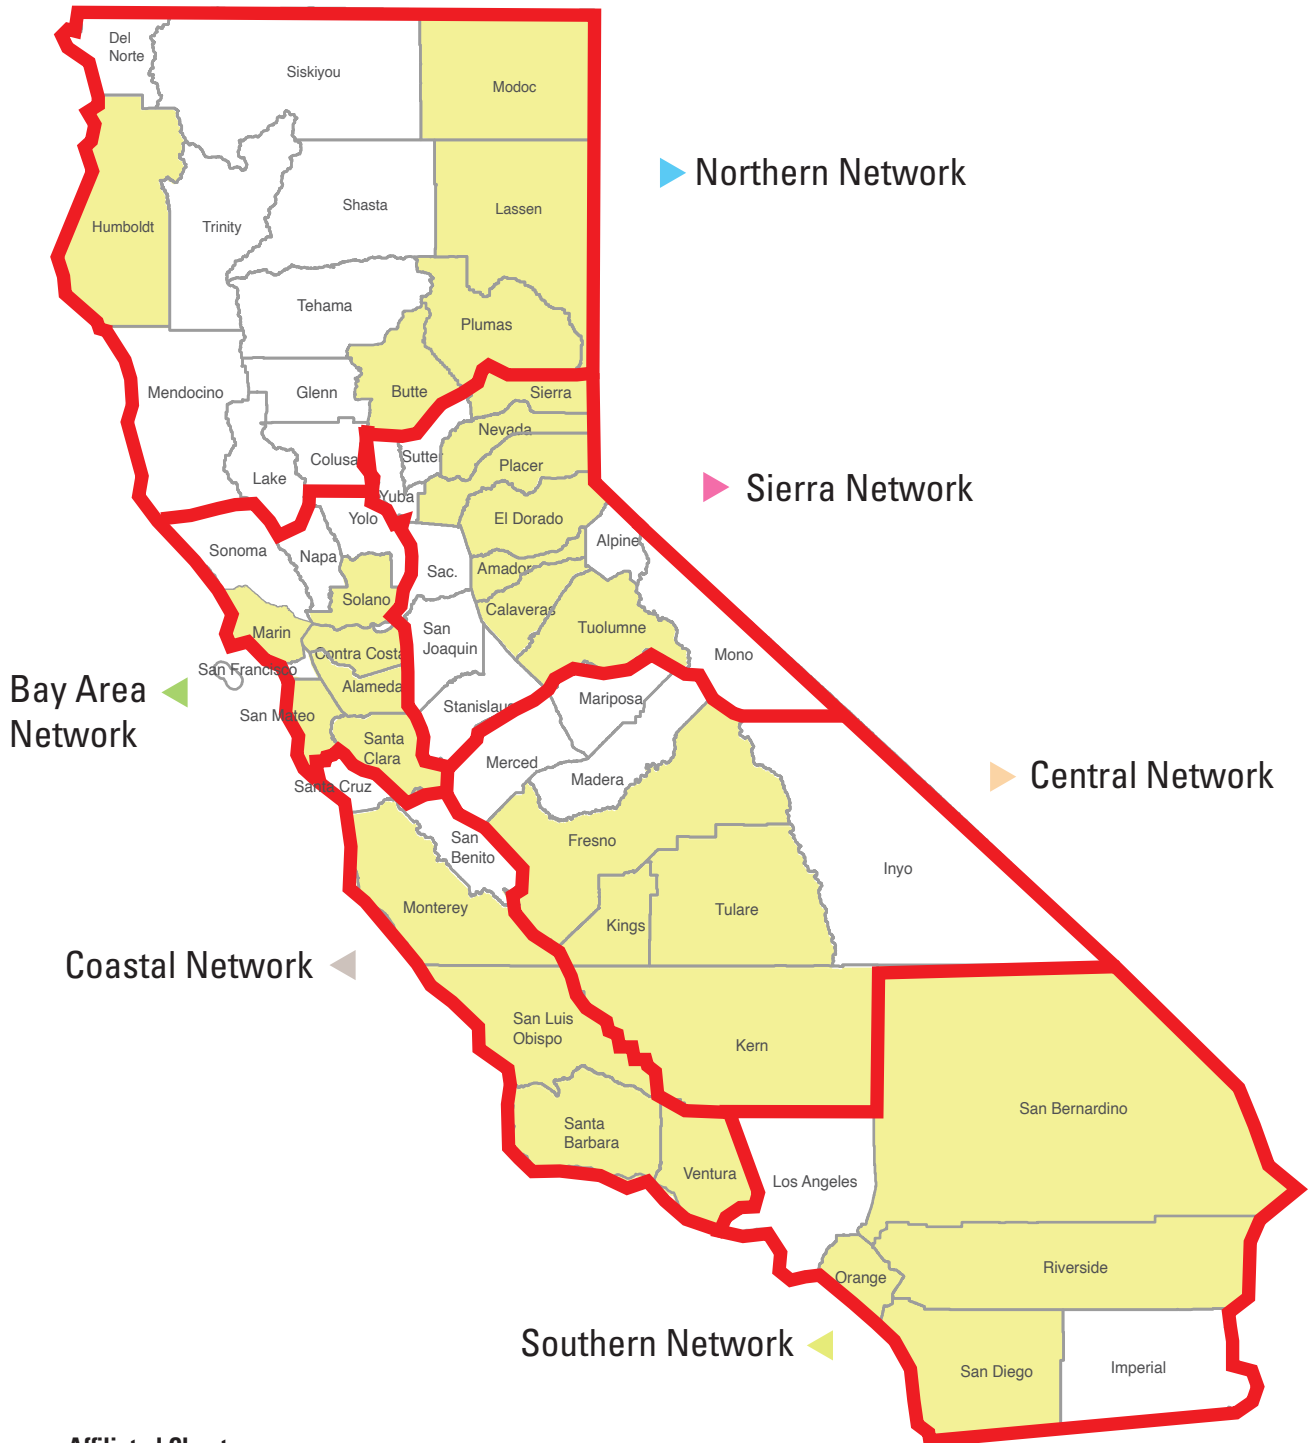

Networks & Chapters

Affiliated Chapters

- ALAMEDA COUNTY SPECIAL DISTRICTS ASSOCIATION
- ASSOCIATION OF SAN BERNARDINO COUNTY SPECIAL DISTRICTS
- BUTTE COUNTY SPECIAL DISTRICTS ASSOCIATION
- CENTRAL VALLEY LOCAL CHAPTER OF CSDA*
- CONTRA COSTA SPECIAL DISTRICTS ASSOCIATION
- GOLD COUNTRY REGIONAL CHAPTER OF CSDA**
- HUMBOLDT AREA CHAPTER
- INDEPENDENT SPECIAL DISTRICTS OF ORANGE COUNTY
- KERN COUNTY SPECIAL DISTRICTS ASSOCIATION
- MARIN COUNTY SPECIAL DISTRICTS ASSOCIATION
- NORTHEASTERN CALIFORNIA CHAPTER OF CSDA***
- PLUMAS COUNTY SPECIAL DISTRICTS ASSOCIATION
- SAN DIEGO CHAPTER OF CSDA
- SAN LUIS OBISPO COUNTY CHAPTER OF CSDA
- SAN MATEO CHAPTER OF THE CALIFORNIA SPECIAL DISTRICTS ASSOCIATION
- SANTA BARBARA COUNTY CHAPTER OF CSDA
- SANTA CLARA COUNTY SPECIAL DISTRICTS ASSOCIATION
- SOLANO COUNTY SPECIAL DISTRICTS ASSOCIATION
- SPECIAL DISTRICTS ASSOCIATION OF MONTEREY COUNTY
- SPECIAL DISTRICTS ASSOCIATION OF RIVERSIDE COUNTY CHAPTER
- VENTURA COUNTY SPECIAL DISTRICTS ASSOCIATION

*Chapter consists of Fresno, Kings, and Tulare counties. **Chapter consists of Sierra, Nevada, Placer, El Dorado, Amador, Calaveras and Tuolumne counties. ***Chapter consists of Lassen and Modoc counties.