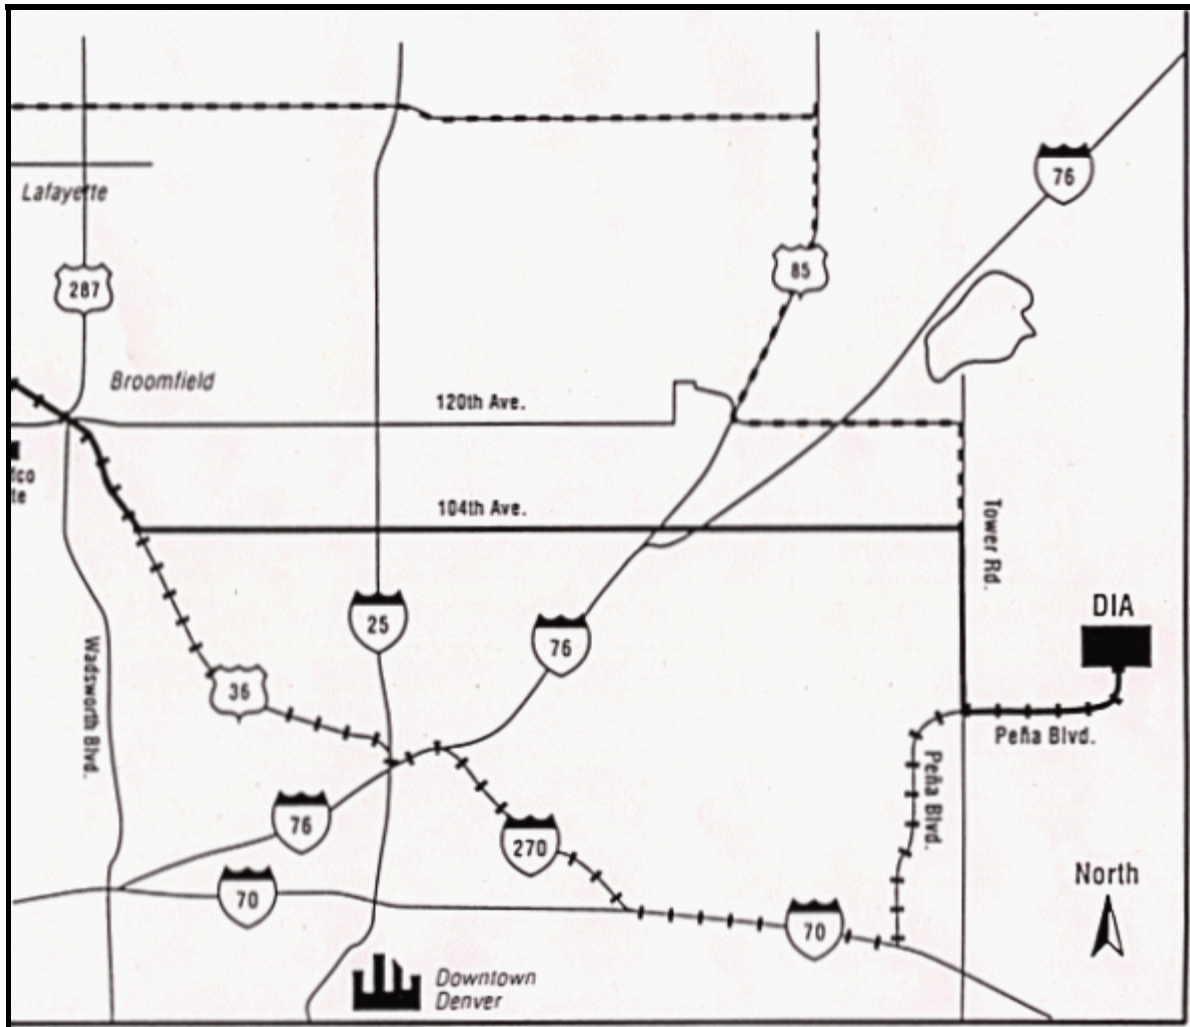

Route Map: DIA to Boulder and NCAR

Directions:

- Exit Denver International Airport via Pena Boulevard
- Follow traffic signs to "Denver", via I-70 westbound
- Exit I-70 on to I-270, direction "Fort Collins/Boulder"
- Stay on I-270 as it merges with Highway 36, direction "Boulder"

- Continue on Highway 36 until you reach the "Table Mesa Drive" Exit
- Proceed west on Table Mesa Drive, up the NCAR Mesa Lab drive until you reach the facility.