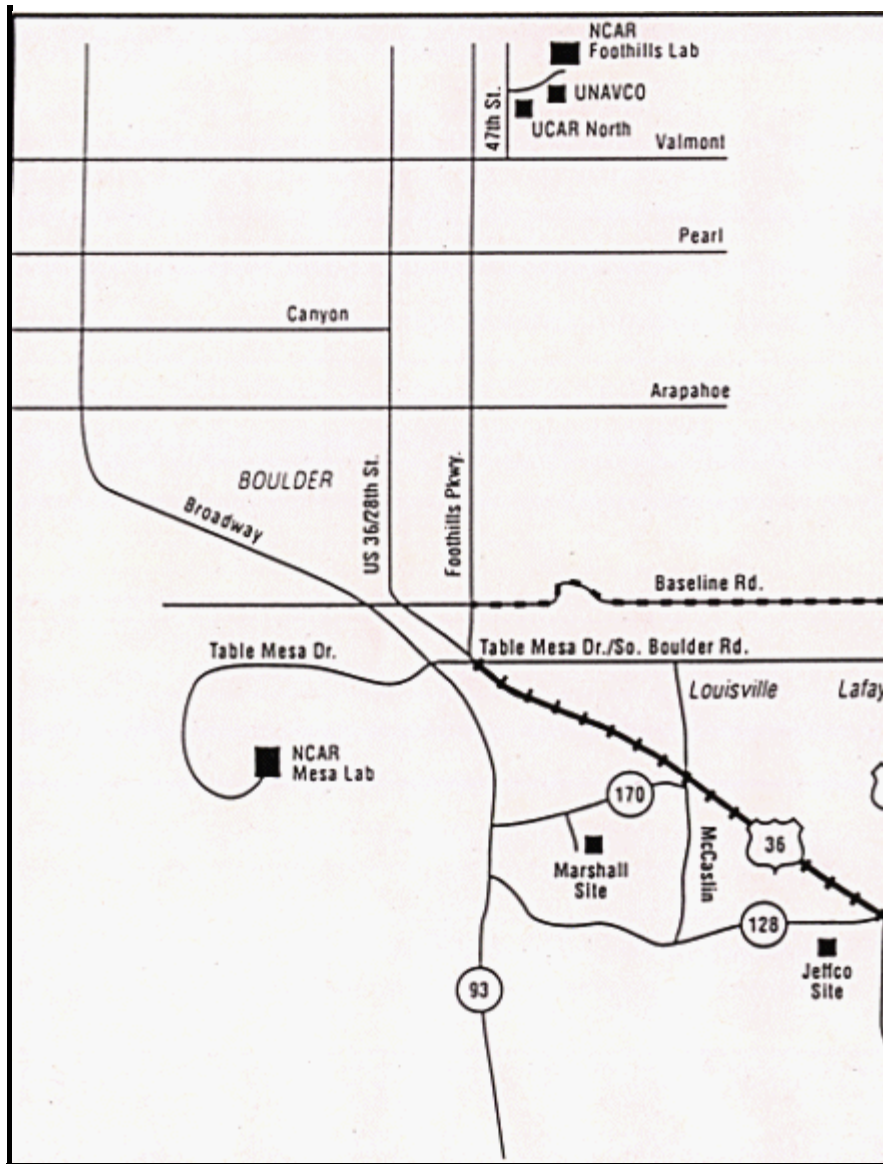

Route Map: DIA to Boulder and NCAR

Directions:

- Exit Denver International Airport via Pena Boulevard
- Follow traffic signs to "Denver", via I-70 westbound
- Exit I-70 on to I-270, direction "Fort Collins/Boulder"
- Stay on I-270 as it merges with Highway 36, direction "Boulder"

- Continue on Highway 36 until you reach the "Table Mesa Drive" Exit
- Proceed west on Table Mesa Drive, up the NCAR Mesa Lab drive until you reach the facility.