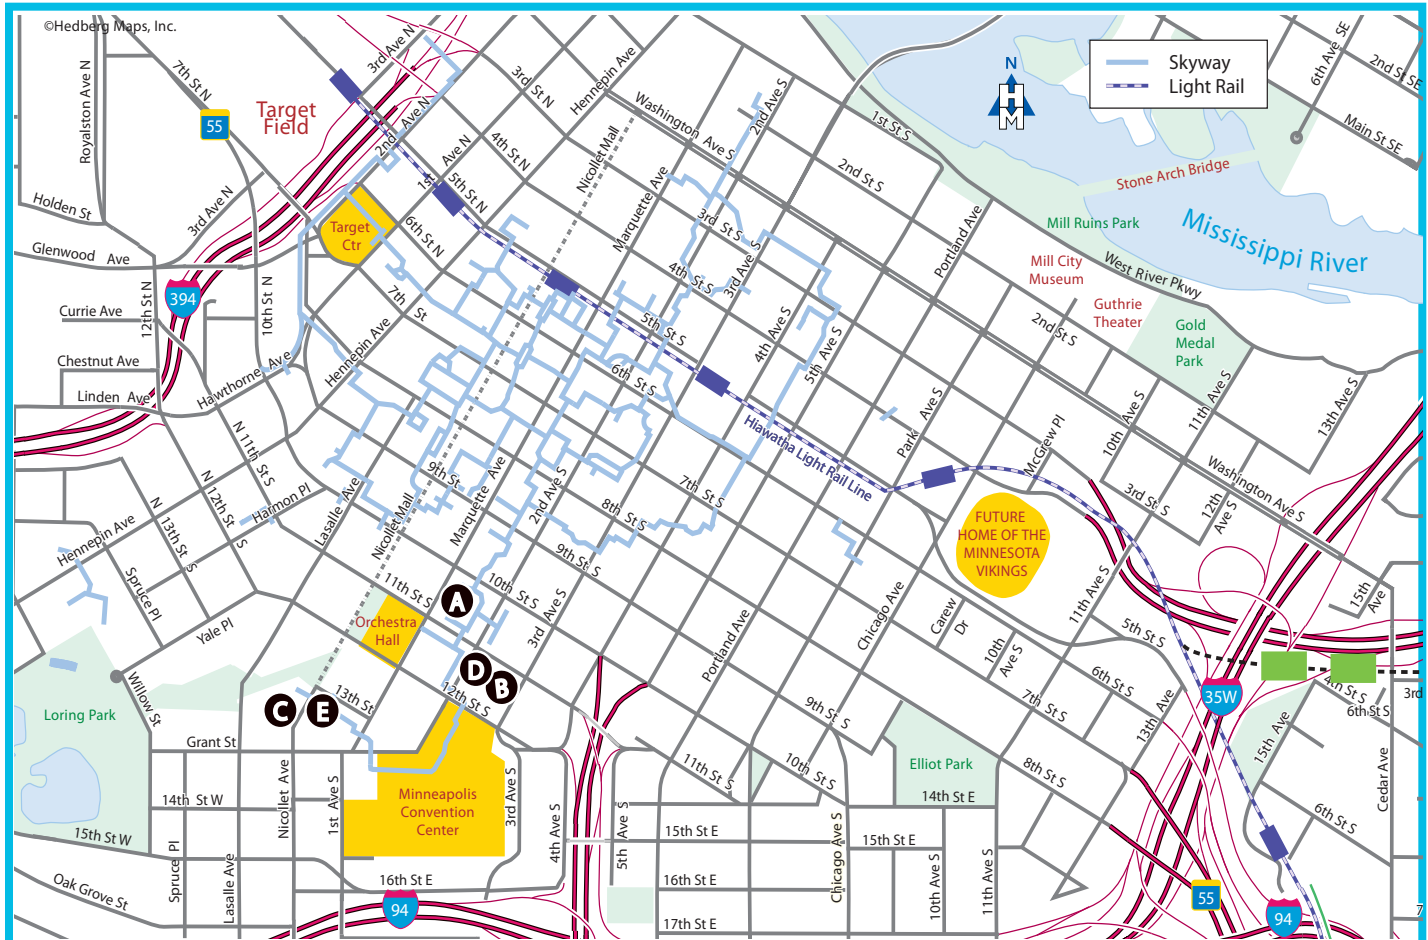

OFFICIAL HOTEL MAP

ATA 2016
ANNUAL CONFERENCE AND TRADESHOW
 MAY 14-17, 2016 | MINNEAPOLIS CONVENTION CENTER | MINNEAPOLIS, MN

HOTELS

SINGLE/DOUBLE OCCUPANCY

GOVERNMENT DISCOUNT

A	Hilton Minneapolis (Headquarter Hotel)	\$199.00	\$140/\$160
B	Holiday Inn Express	\$169.00	\$140.00
C	Hyatt Regency Minneapolis	\$197.00	\$140.00
D	Hotel Ivy Minneapolis	\$239.00	N/A
E	Millennium Hotel Minneapolis	\$195.00	\$140/\$160

* Rates are per room per night. A 13.4% state and city tax will be added to the room rate. Taxes are subject to change.

*All hotels are within a 5 minute walk of the convention center and most are located on the skyway system.

Government discount is based upon availability. Triple/Quad Occupancy rates will vary by hotel. Book your hotel room today! Visit: <https://resweb.passkey.com/go/ATA16> Thanks!

Minneapolis
 City by Nature