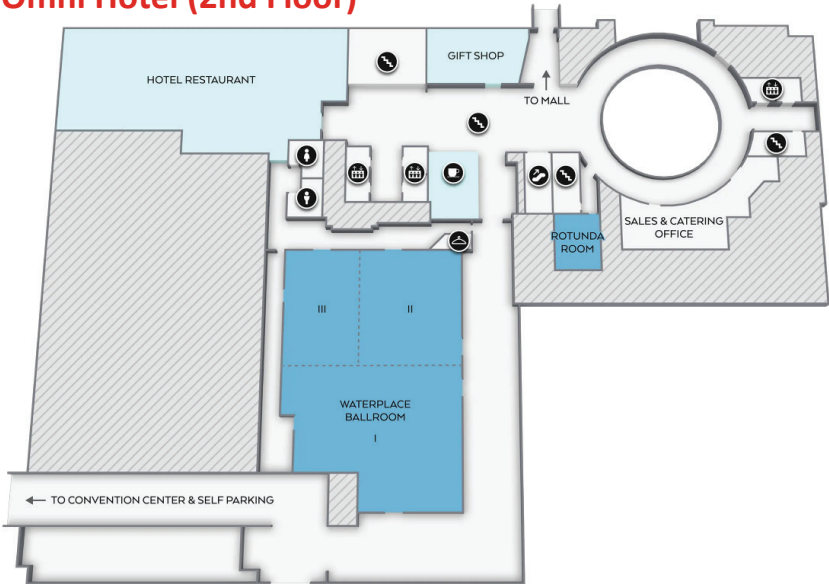

Meeting Space Maps

Omni Hotel (1 West Exchange Street, Providence, RI 02903)

Omni Hotel (2nd Floor)

Omni Hotel (3rd Floor)

Meeting Space Maps

Rhode Island Convention Center (1 Sabin St, Providence, RI 02903)

Rhode Island Convention Center (3rd Floor)

Rhode Island Convention Center (5th Floor)