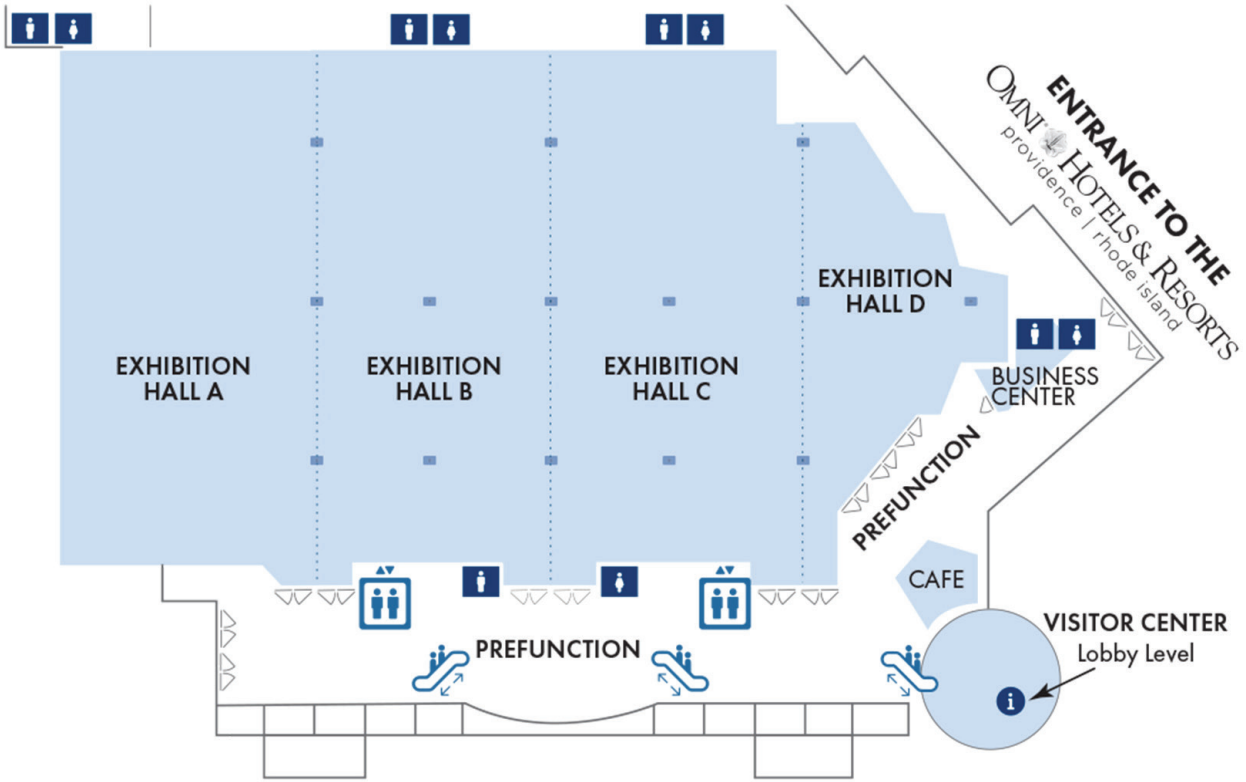

Meeting Space Maps

Omni Hotel (1 West Exchange Street, Providence, RI 02903)

Omni Hotel (2nd Floor)

Omni Hotel (3rd Floor)

Meeting Space Maps

Rhode Island Convention Center (1 Sabin St, Providence, RI 02903)

Rhode Island Convention Center (3rd Floor)

Rhode Island Convention Center (5th Floor)