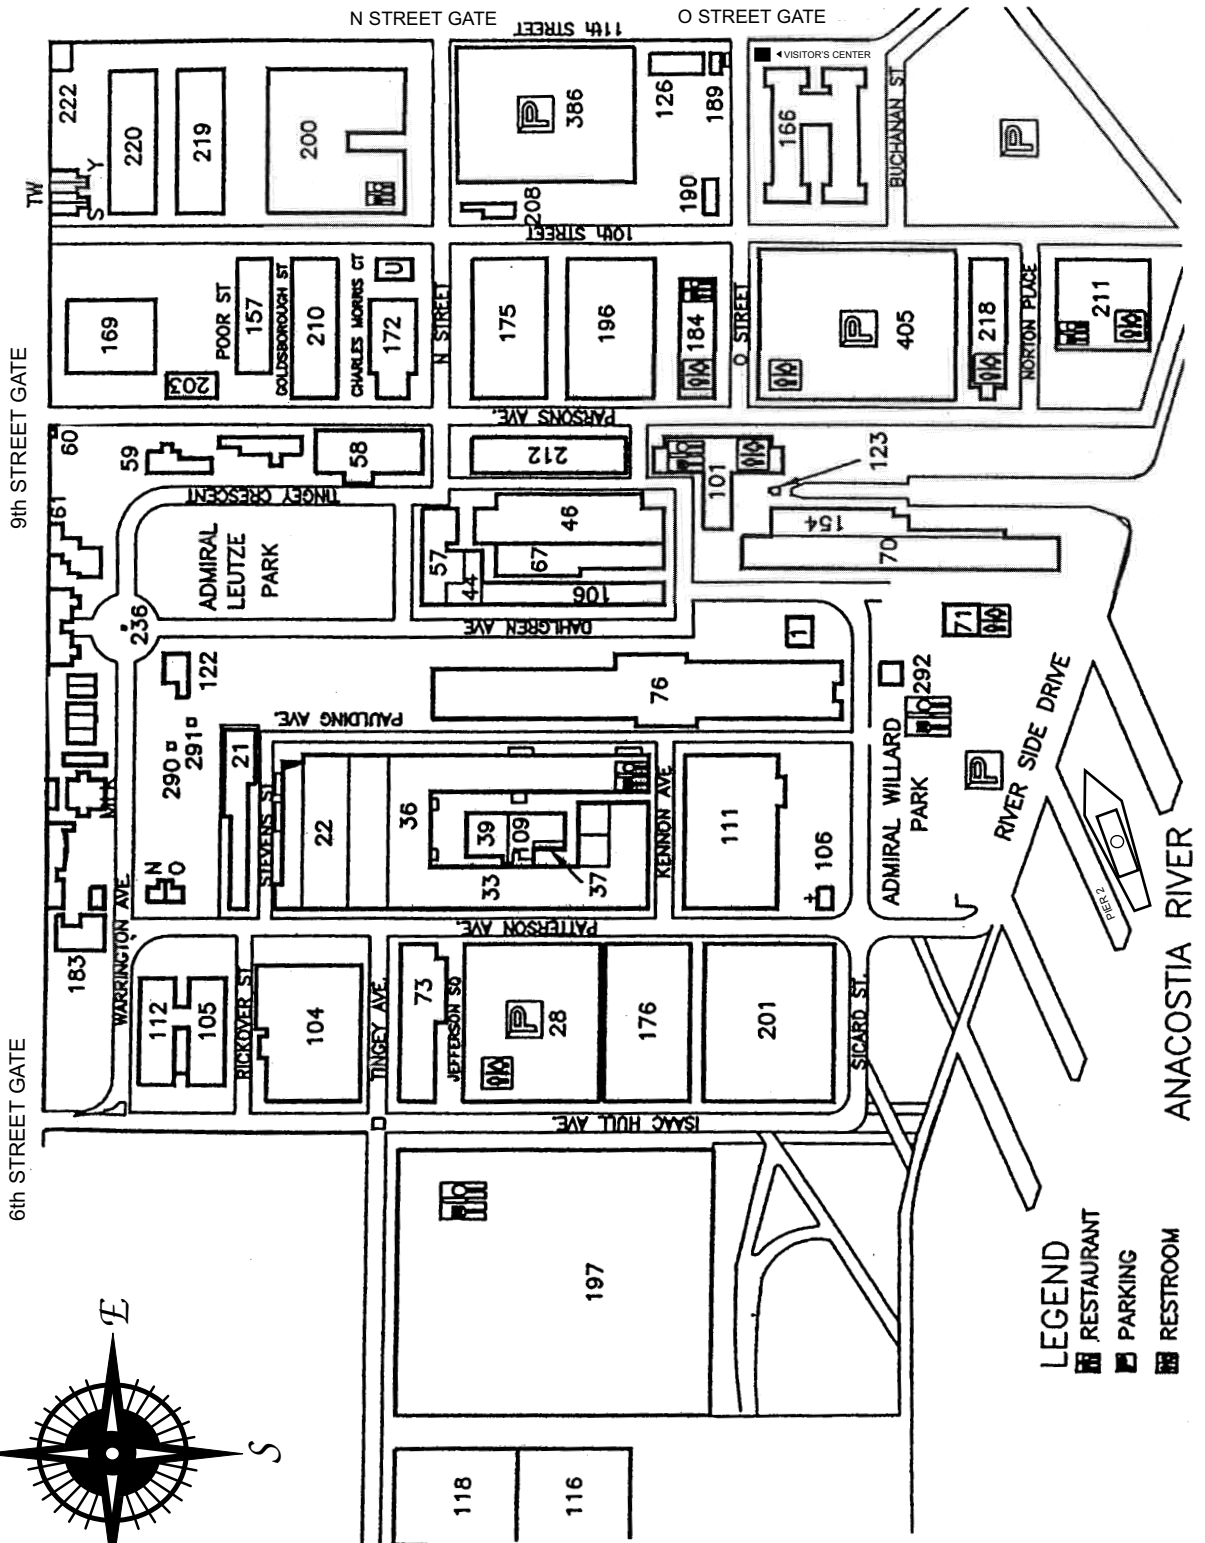

# Washington Navy Yard

- | Building Number | Building Name                        |
|-----------------|--------------------------------------|
| 22W             | Adm. Gooding Center                  |
| 184             | Barber Shop                          |
| Pier 2          | Barry (DD-933)                       |
| 211             | Catering & Conference Center         |
| 106             | Chapel                               |
| 36              | William III                          |
| 57              | Dudley Knox Center for Naval History |
| 200             | Dunkin' Donuts/Subway                |
| 70              | Experimental Model Basin             |
| 22E             | Fitness Center                       |
| 184E            | McDonald's                           |
| 58              | Marine Corps Historical Center       |
| 197             | NAVSEA Cafeteria                     |
| 76              | Navy Museum                          |
| 184             | Navy Exchange                        |
| 200             | NDW Public Affairs                   |
| 157             | Optical Tower                        |
| 203             | Post Office                          |

## Town Center Bldg. 22

- Around the Cafe'
- Au Bon Pain
- Bank of America
- Bergman Cleaners/Laundry
- Coyote Jacks
- Florist
- GNC
- OutTakes
- Sbarros
- Star Cuts