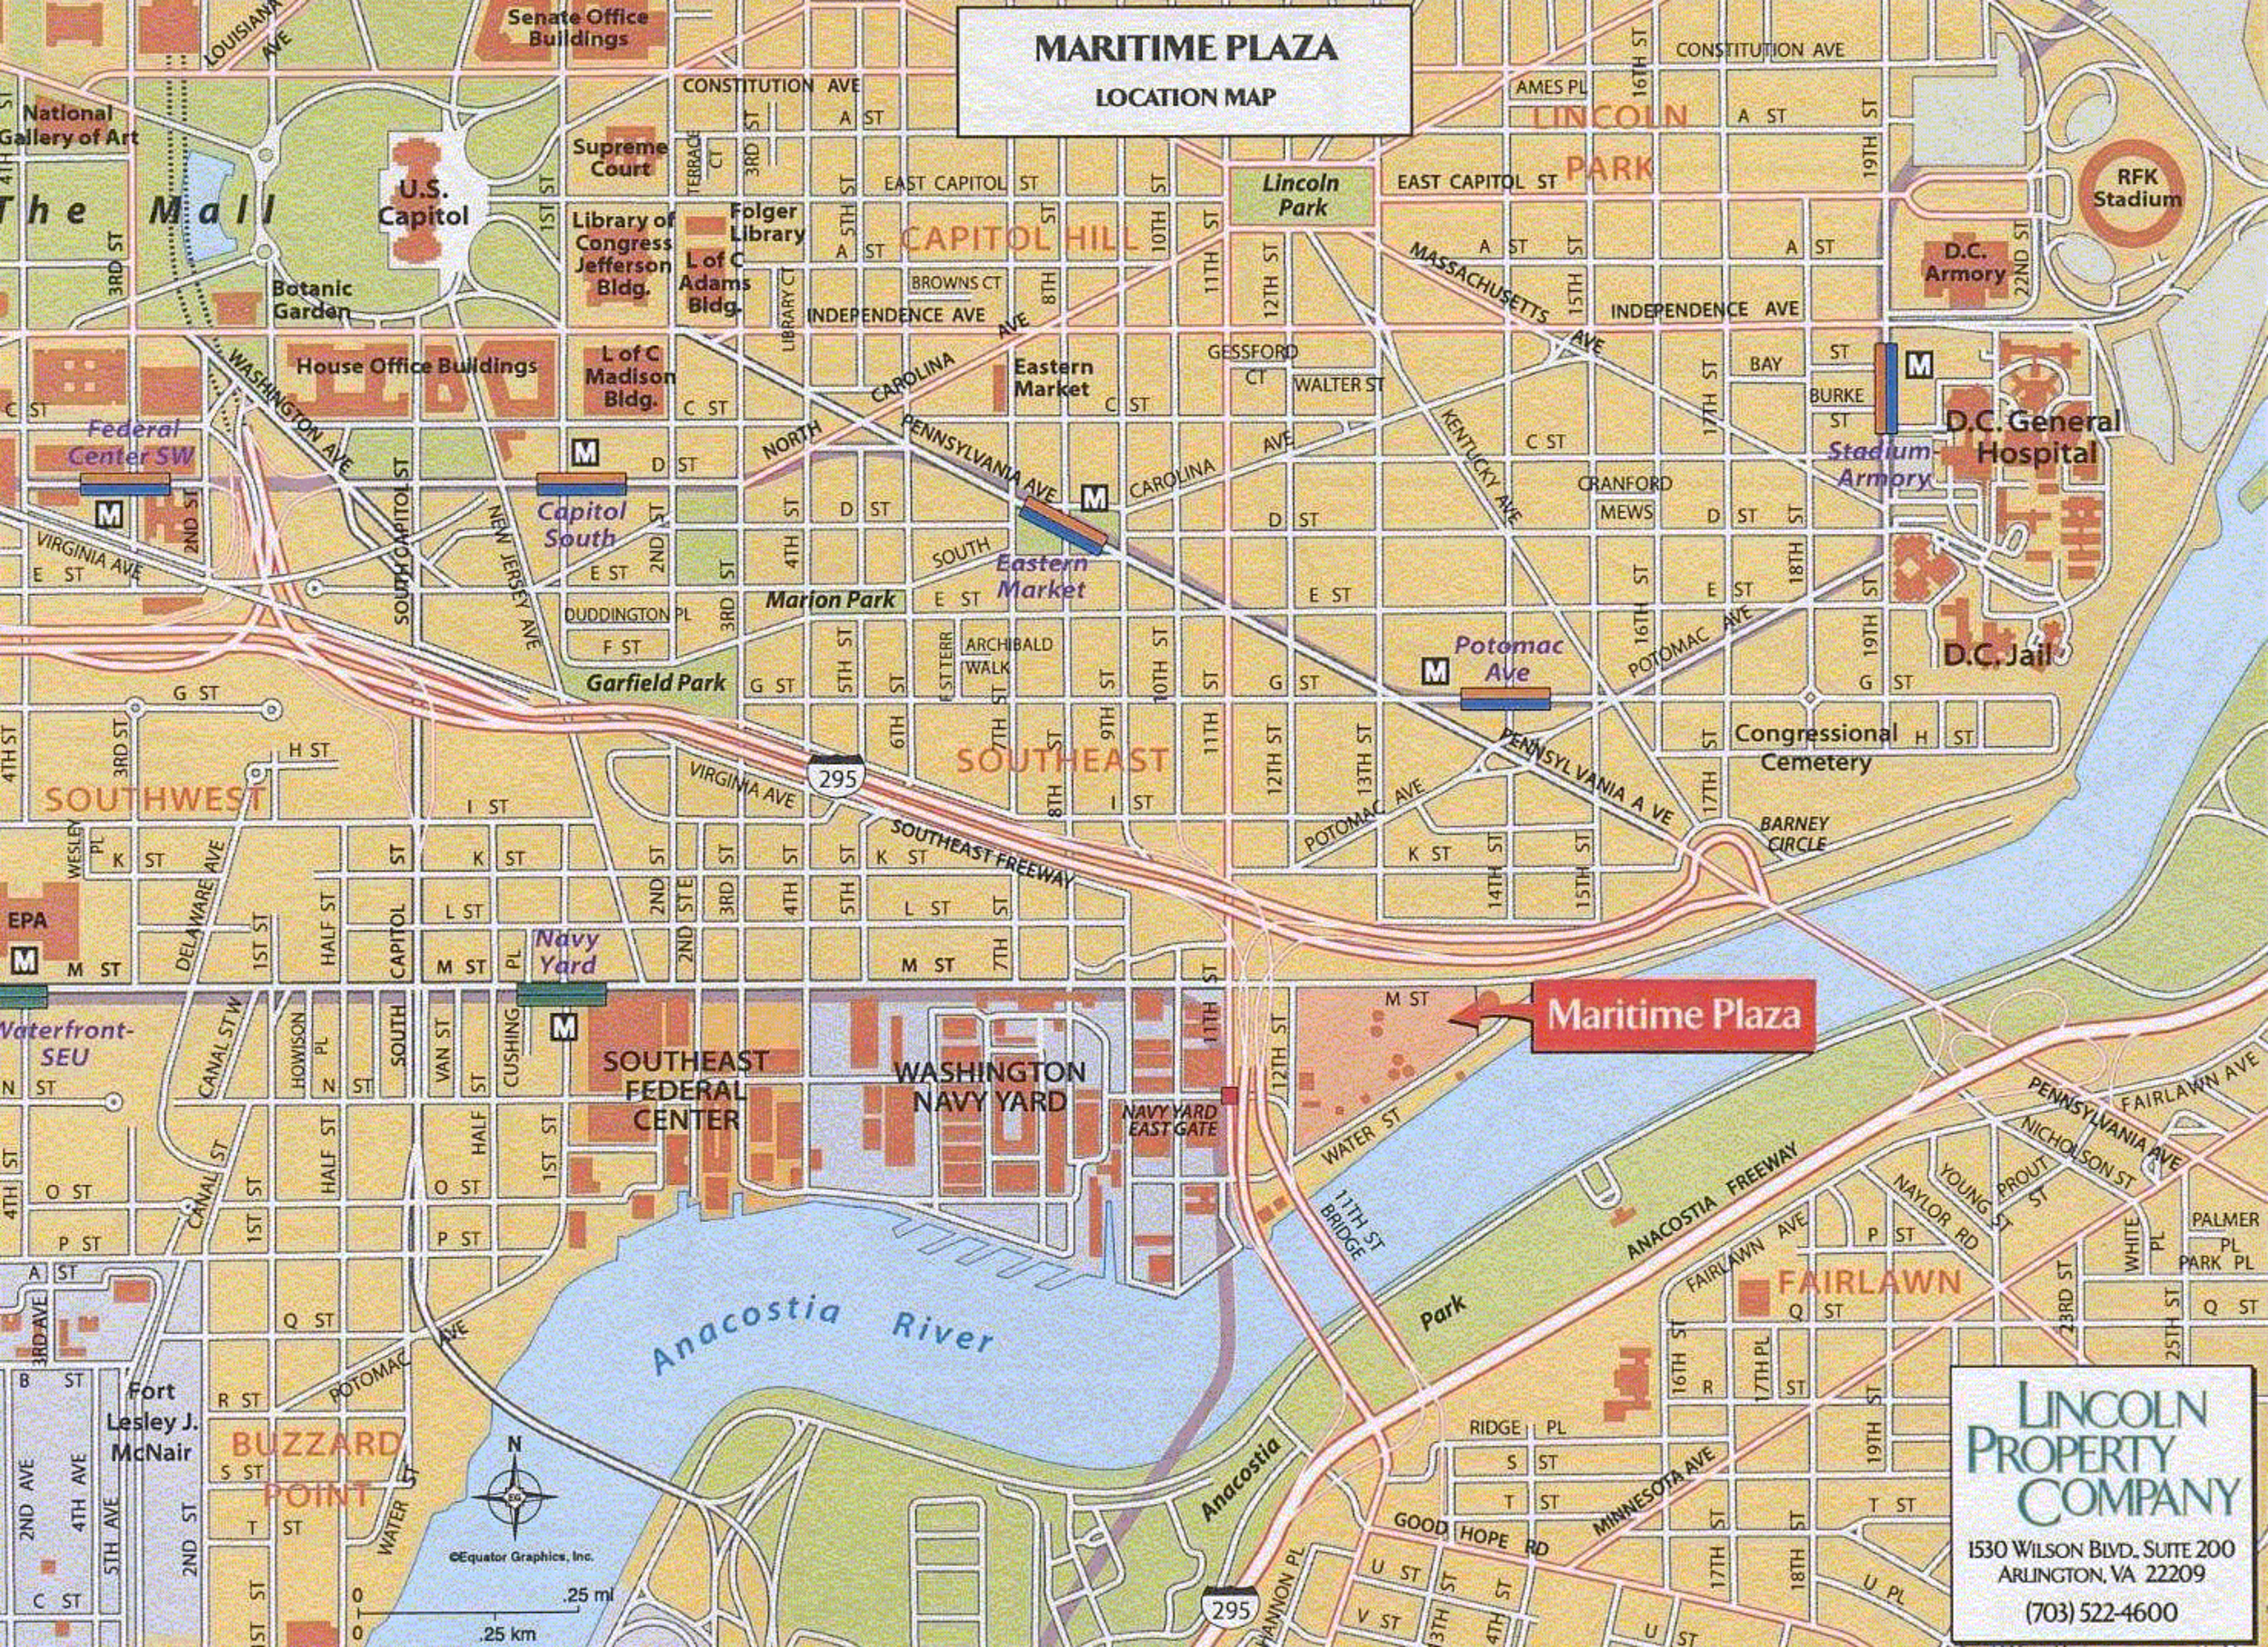

MARITIME PLAZA LOCATION MAP

Maritime Plaza

**LINCOLN
PROPERTY
COMPANY**
1530 WILSON BLVD., SUITE 200
ARLINGTON, VA 22209
(703) 522-4600