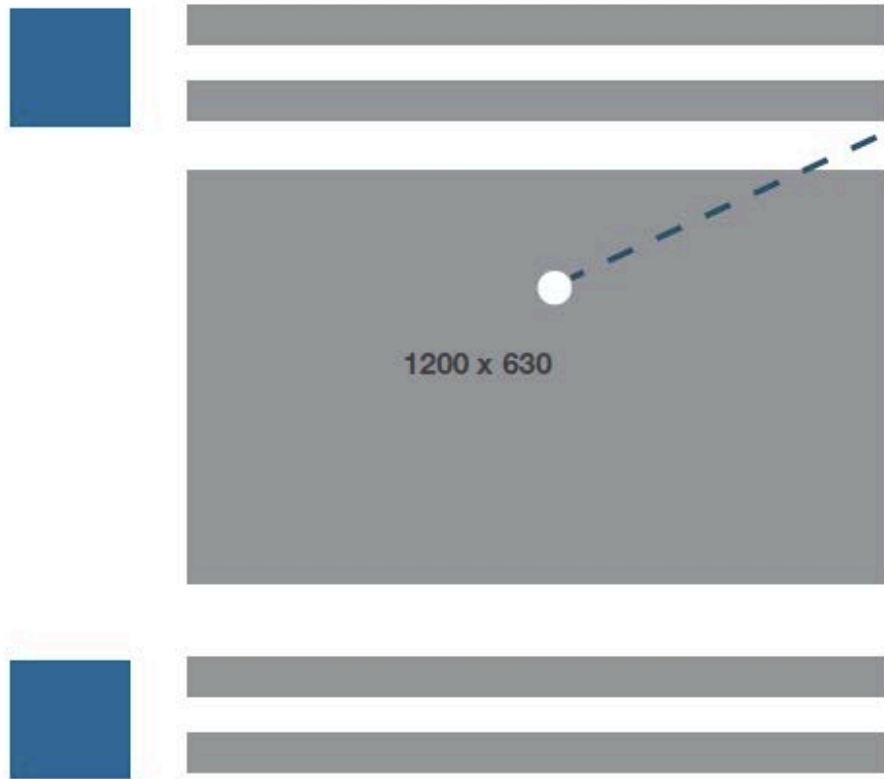

### In-Stream Photo: 440 x 220

#### Image Guidelines

- Min to appear expanded  
440 x 220 pixels.
- Max to appear expanded  
1024 x 512 pixels.
- Appears in stream collapsed at 506 x 253 pixels.
- Max file size of 5 MB for photos, and 3MB for animated GIFs.

1080 x 1080

Photo Size: 1080 x 1080

#### Image Guidelines

- The size of Instagram images has been increased to 1080 x 1080 px.
- Instagram still scales these photos down to 612 x 612px.
- Appear in feed at 510x510px.
- Smaller featured header images appear as 204 x 204 pixels, and larger featured header images appear as 409 x 409 pixels.