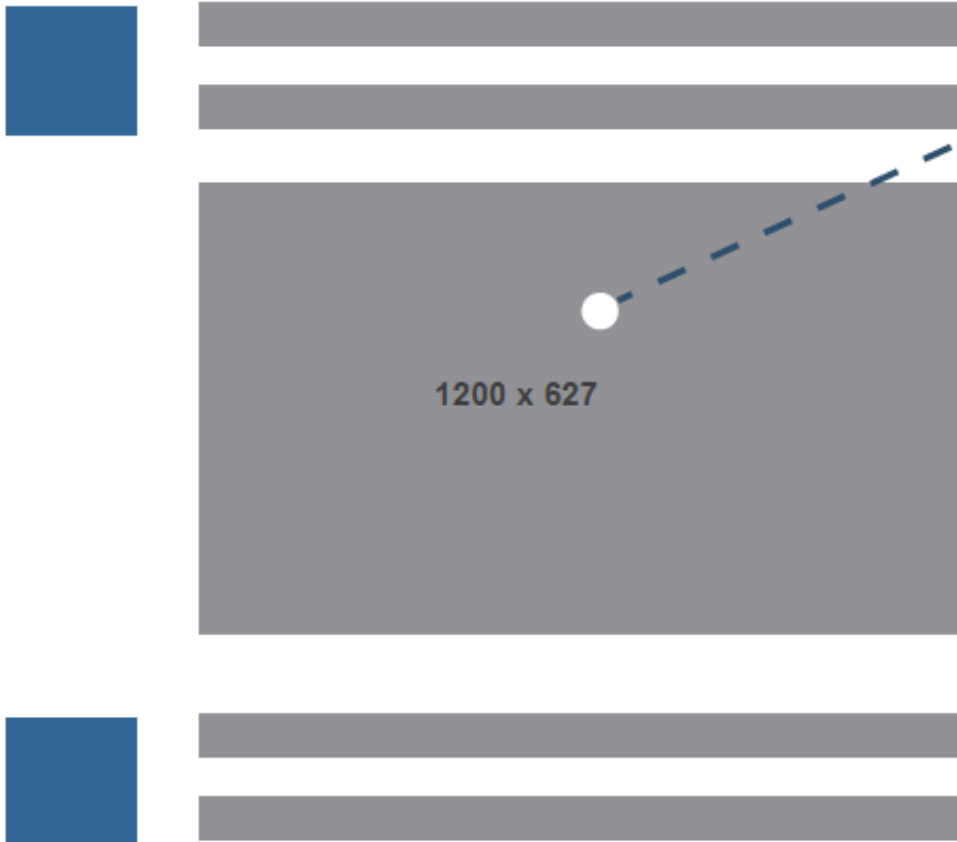

1080 x 1080

Photo Size: 1080 x 1080

#### Image Guidelines

- The size of Instagram images has been increased to 1080 x 1080 px.
- Instagram still scales these photos down to 612 x 612px.
- Appear in feed at 510x510px.
- Smaller featured header images appear as 204 x 204 pixels, and larger featured header images appear as 409 x 409 pixels.

Shared Images: 1200 x 630

#### Image Guidelines

- Recommended upload size of 1,200 x 630 pixels.
- Will appear in feed at a max width of 470 pixels (will scale to a max of 1:1).
- Will appear on page at a max width of 504 pixels (will scale to a max of 1:1).